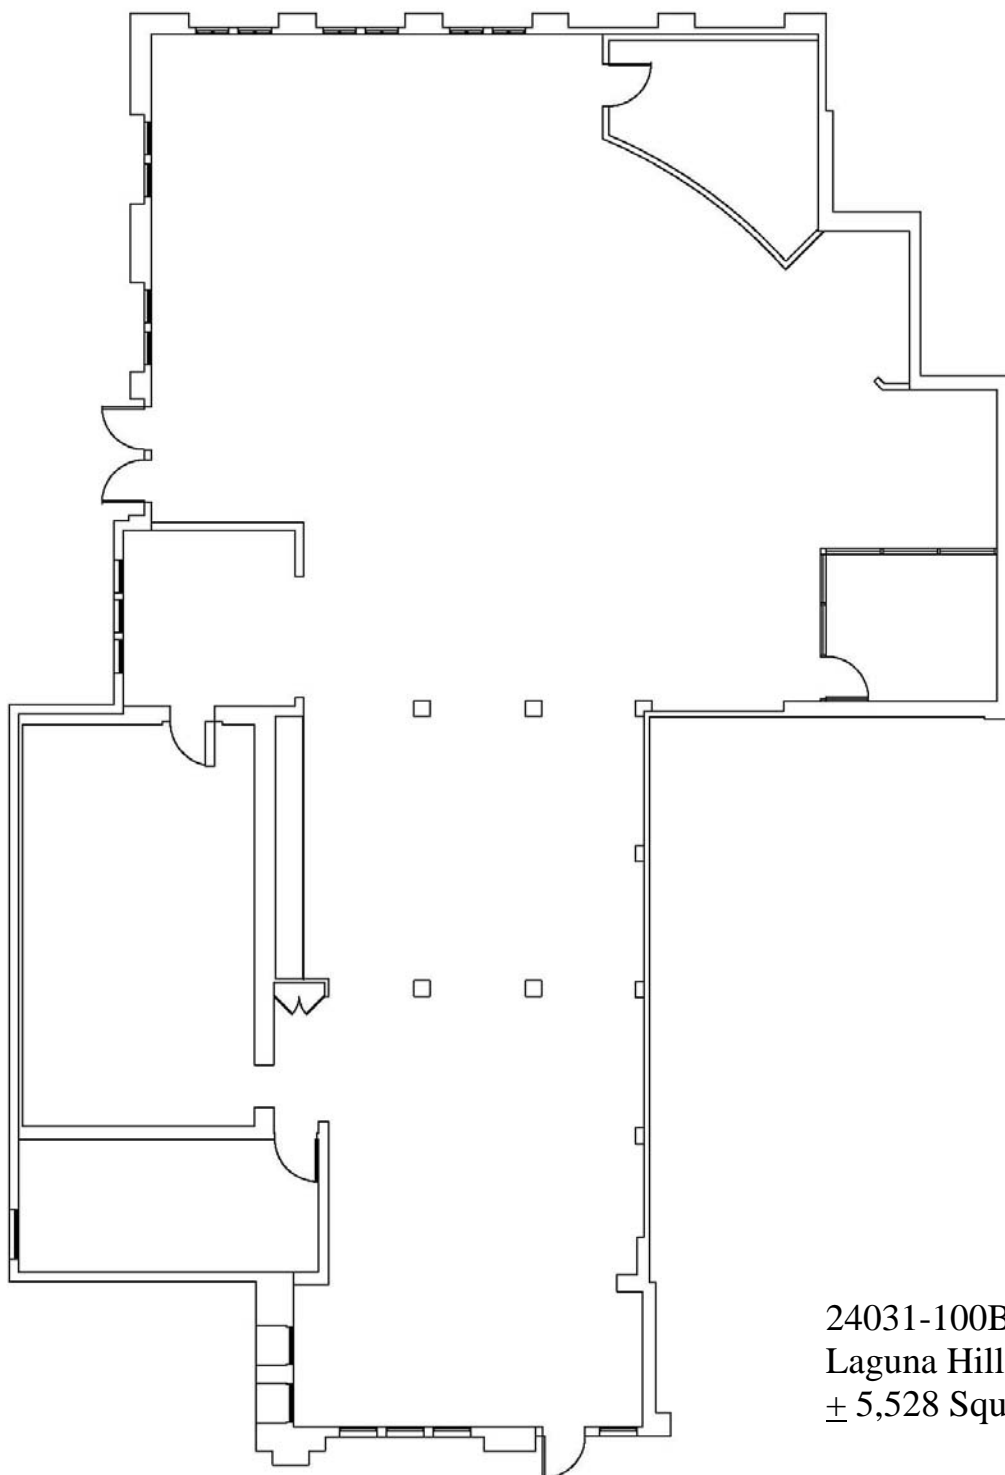

LAGUNA HILLS CIVIC CENTER

24031-100B El Toro Road
Laguna Hills, CA 92653
± 5,528 Square Feet

For Leasing Information:

Sandi Montez
smontez@essexrealty.com

Jessica Heer
jheer@essexrealty.com

Managed by:

ESSEX | Management
Investment
Development