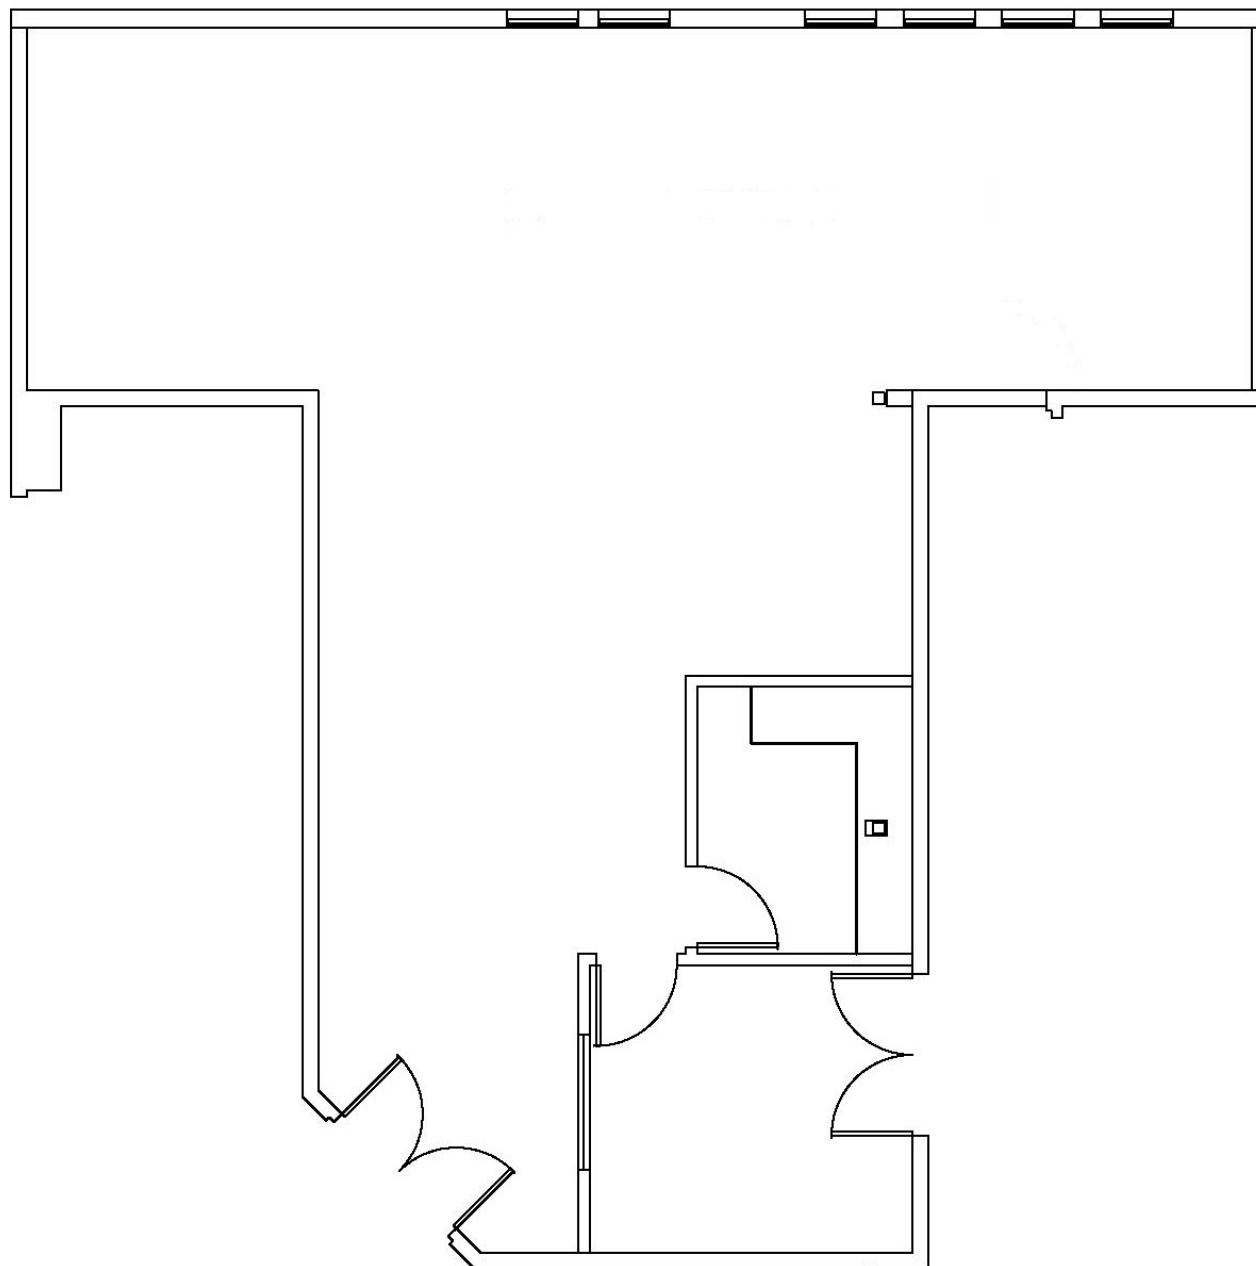

# LAGUNA HILLS CIVIC CENTER

24031-200 El Toro Road  
Laguna Hills, CA 92653  
± 1,551 Square Feet

*For Leasing Information:*

**Sandi Montez**  
smontez@essexrealty.com

(949) 218-3801

*Managed by:*

**Jessica Heer**  
jheer@essexrealty.com