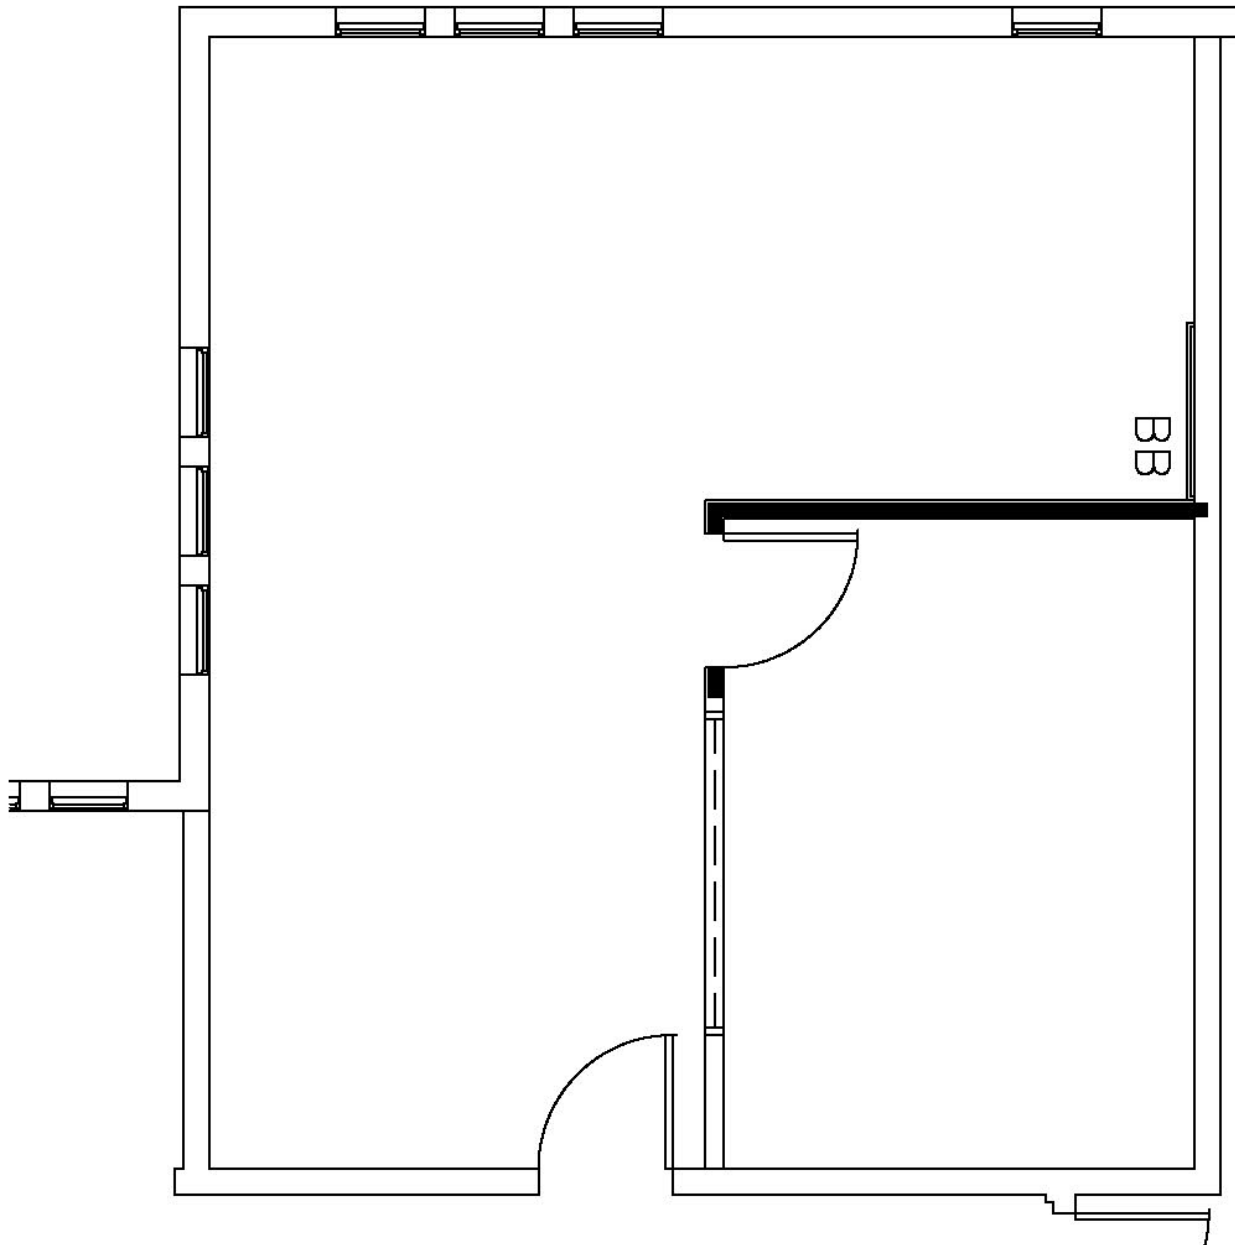

LAGUNA HILLS CIVIC CENTER

24031-24035 El Toro Road, Laguna Hills

24031-300 El Toro Road
Laguna Hills, CA 92653
± 665 Square Feet

For Leasing Information:

Sandi Montez
smontez@essexrealty.com

Jessica Heer
jheer@essexrealty.com