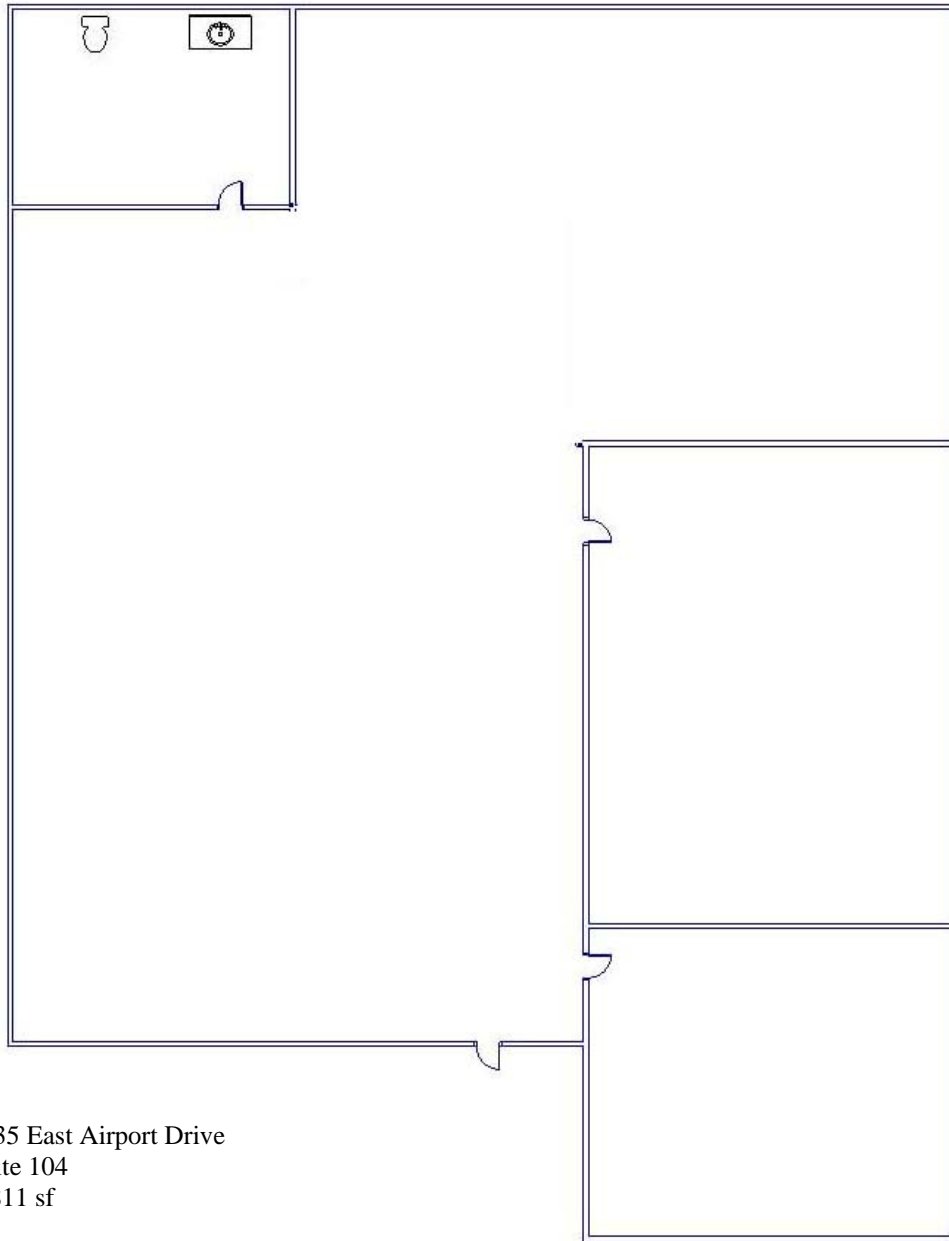

# AIRPORT TECH CENTER

4335 East Airport Drive  
Suite 104  
± 811 sf

*For Leasing Information  
Please Contact:*

Don Barmakian  
donb@delmar1.com  
(909) 945-4599

Mark McErlean  
markm@delmar1.com  
(909) 945-4595