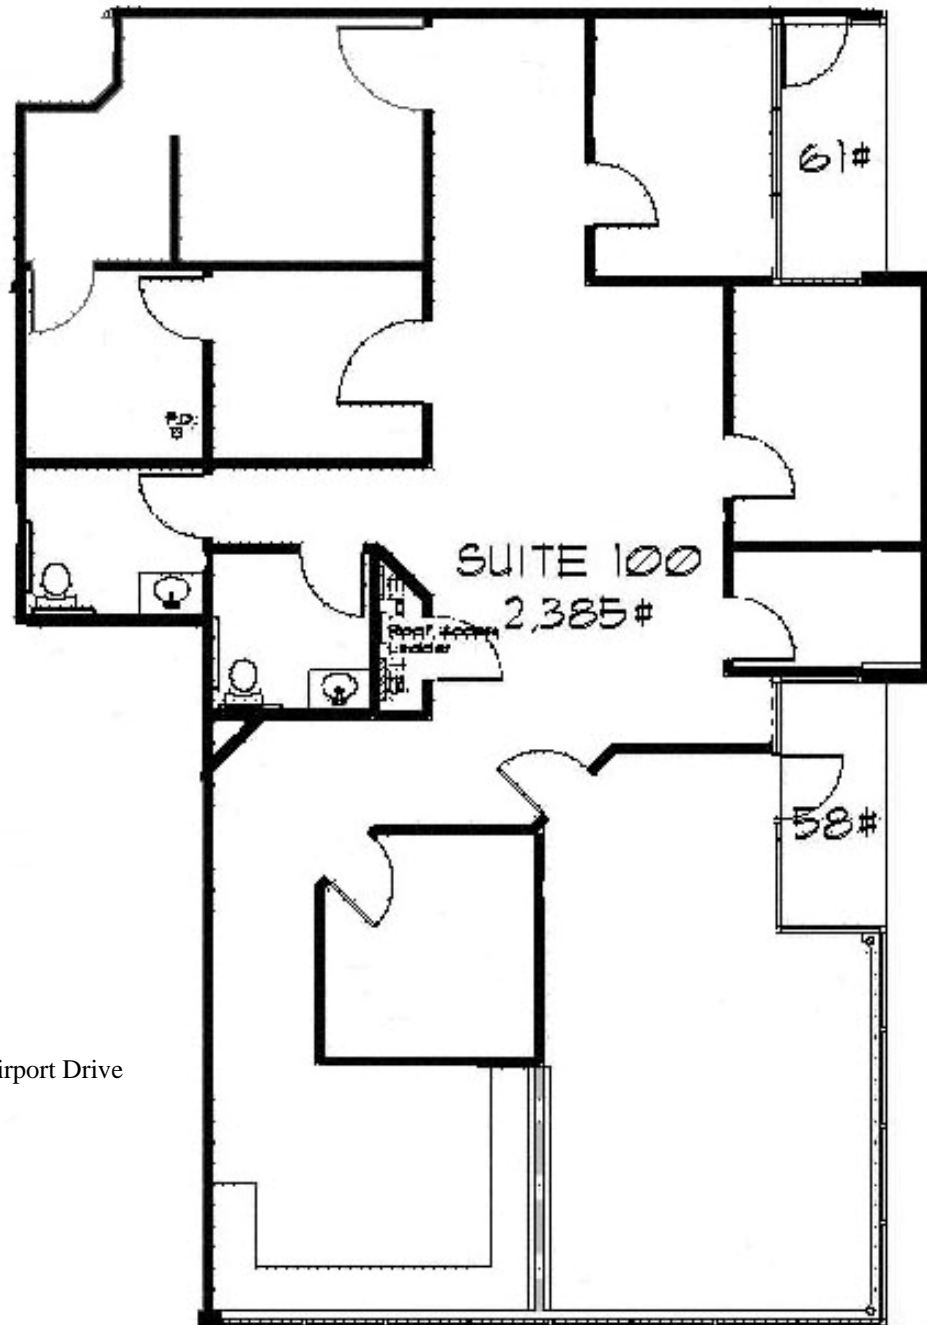

AIRPORT TECH CENTER

4355 East Airport Drive
Suite 100
± 2,385 sf

*For Leasing Information
Please Contact:*

Don Barmakian
donb@delmar1.com
(909) 945-4599

Mark McErlean
markm@delmar1.com
(909) 945-4595

*For Management Information
Please Contact:*