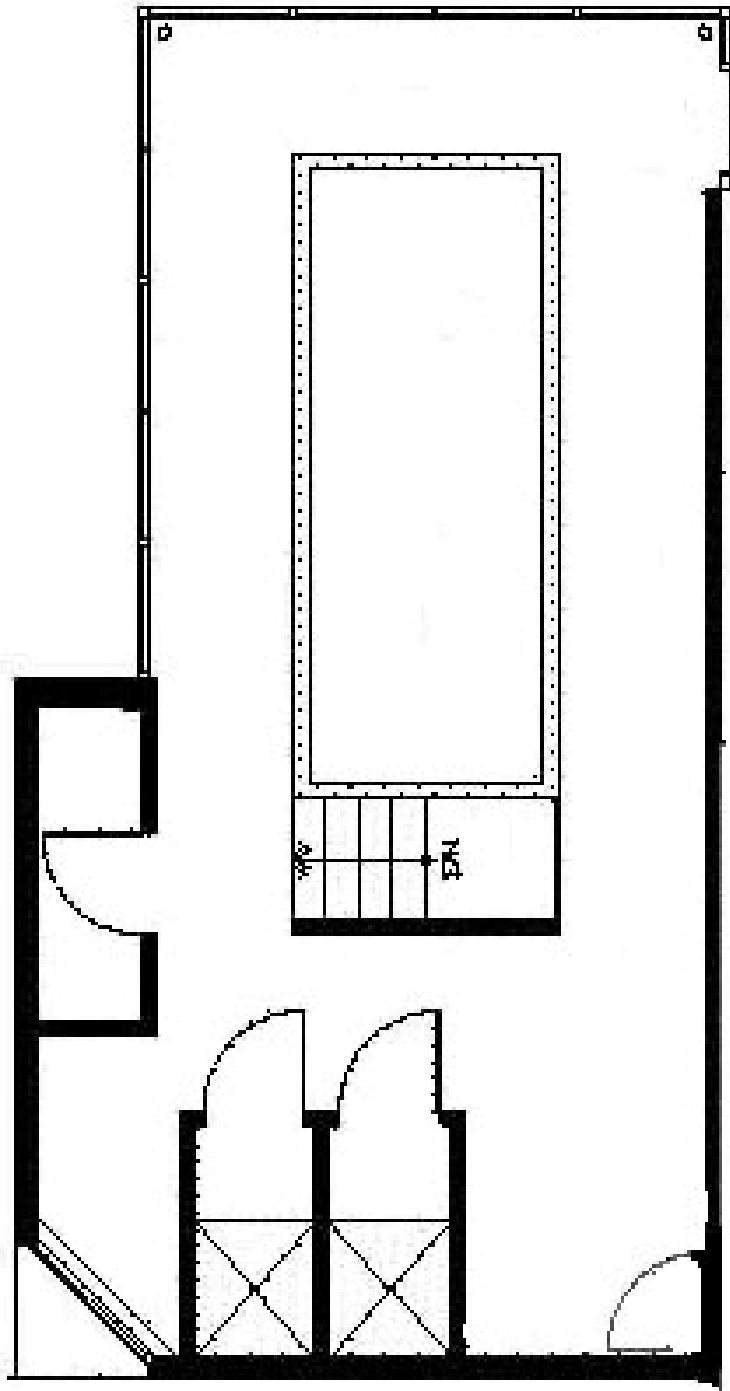

AIRPORT TECH CENTER

4355 East Airport Drive
Suite 101
± 1,059 sf

*For Leasing Information
Please Contact:*

Don Barmakian
donb@delmar1.com
(909) 945-4599

Mark McErlean
markm@delmar1.com
(909) 945-4595

*For Management Information
Please Contact:*