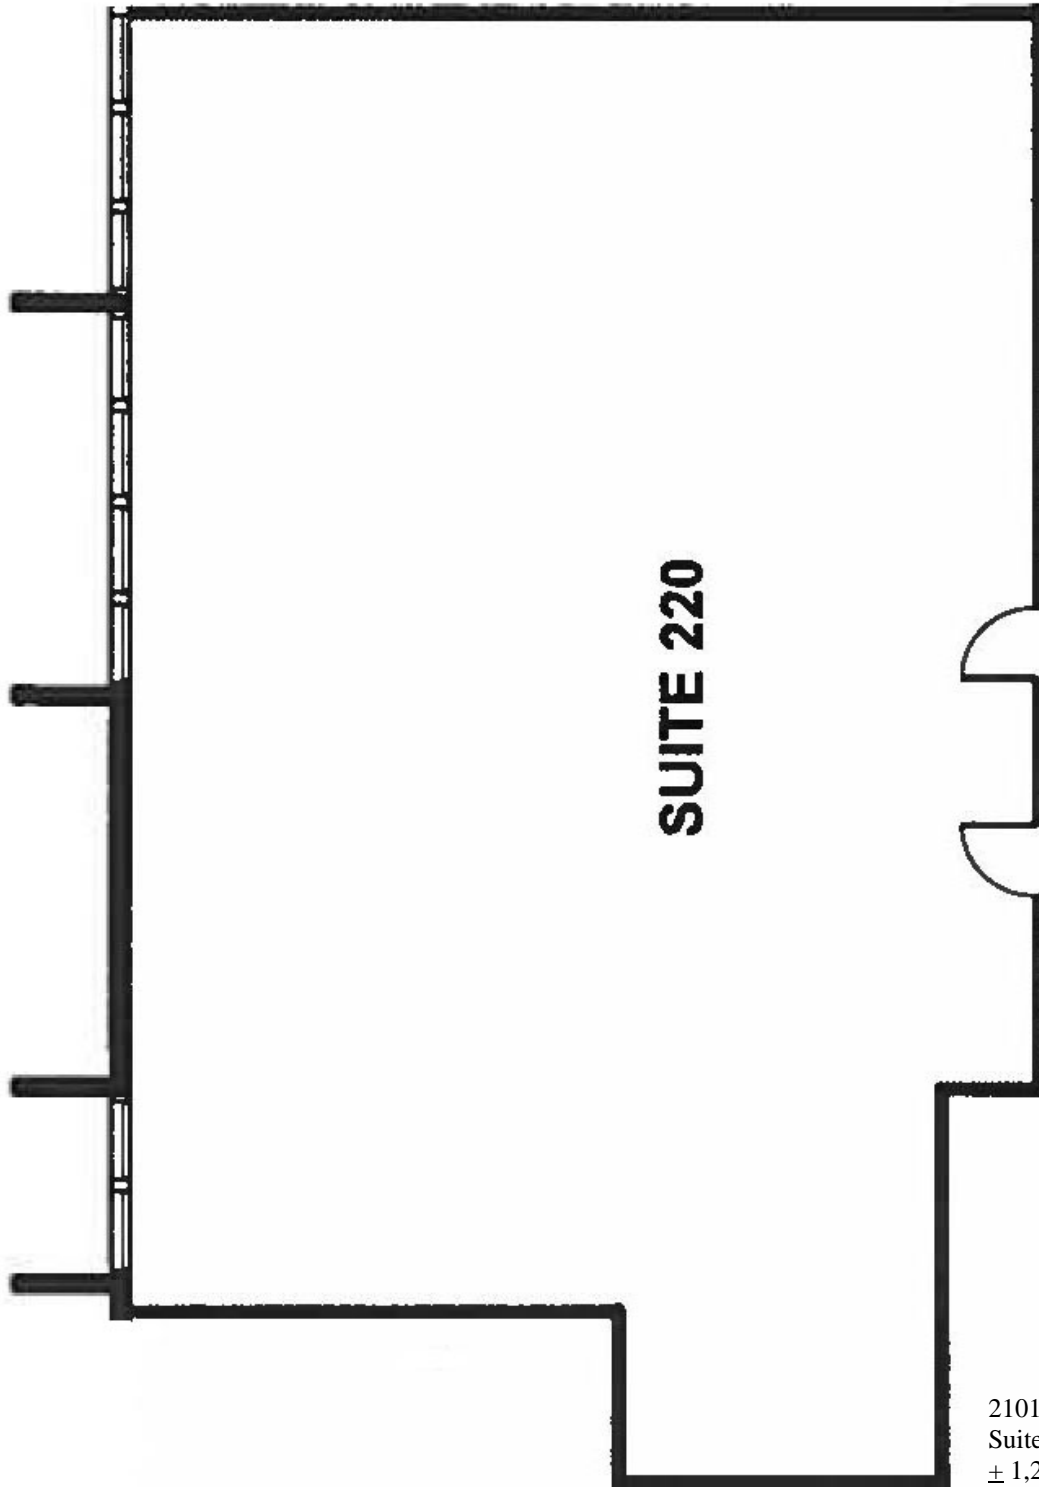

The Arbors

2101 East Fourth Street
Suite A220
± 1,297 sf

For Leasing Information Please Contact:

Karen Fredericks
kfredericks@essexrealty.com

(949) 798-8100

Managed by:

Teresa Brim
tbrim@essexrealty.com

(949) 798-8100

ESSEX | Management
Investment
Development