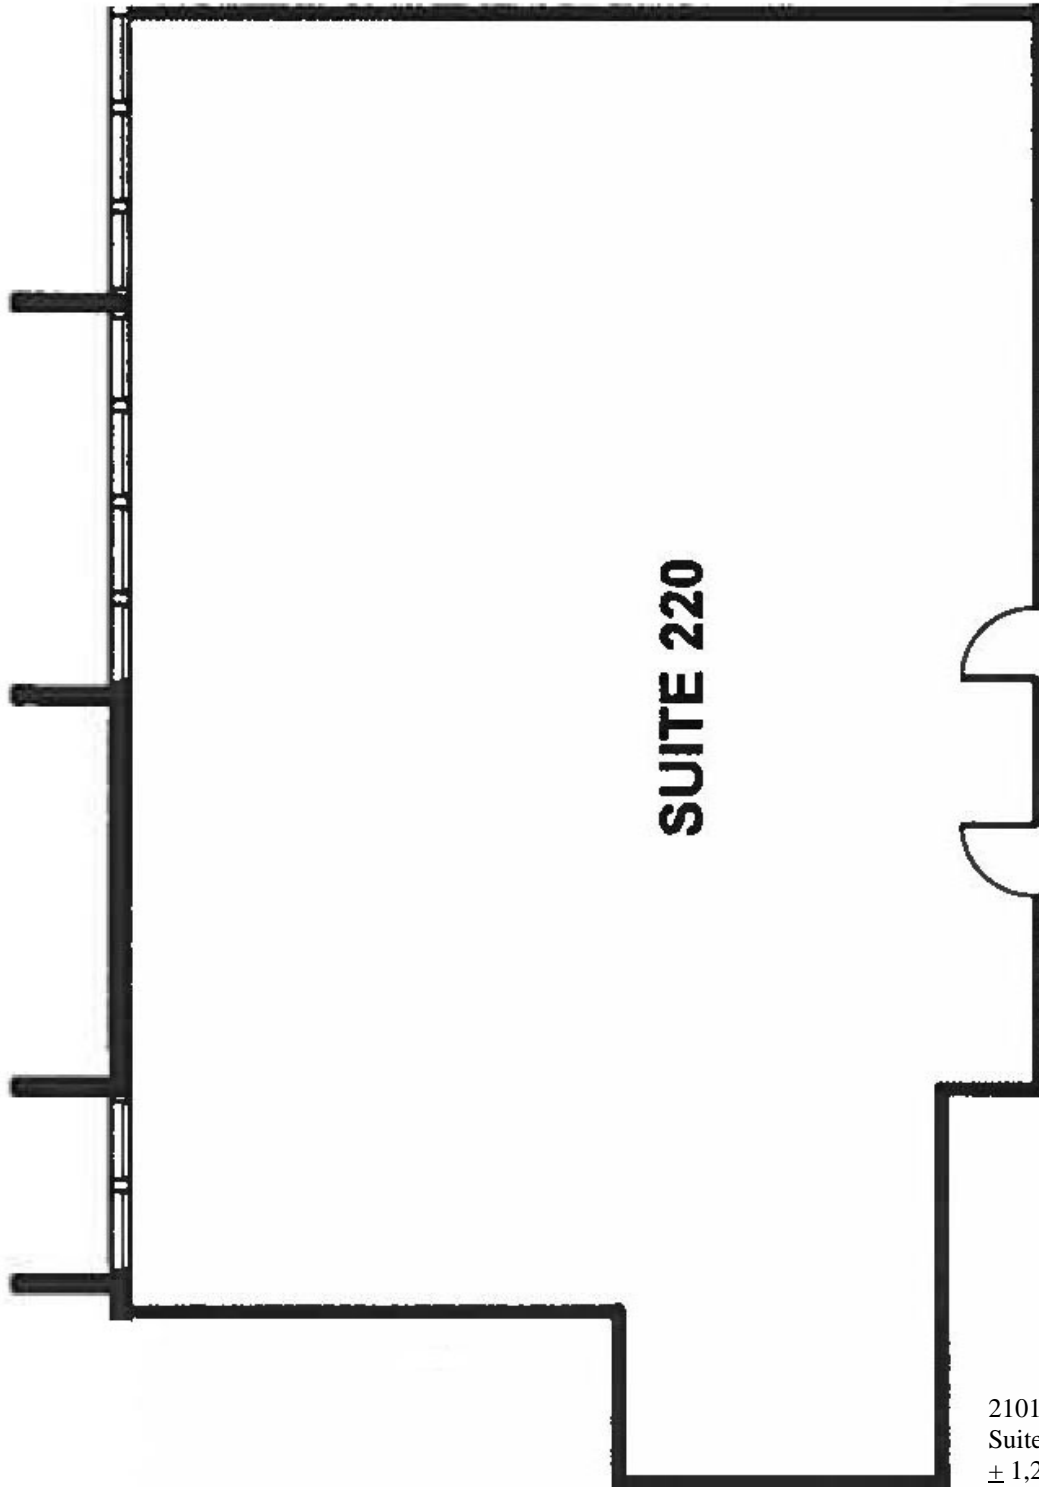

The Arbors

2101 East Fourth Street
Suite A220
± 1,297 sf

For Leasing Information Please Contact:

Karen Fredericks
kfredericks@essexrealty.com

(949) 798-8100

Managed by:

Teresa Brim
tbrim@essexrealty.com

(949) 798-8100