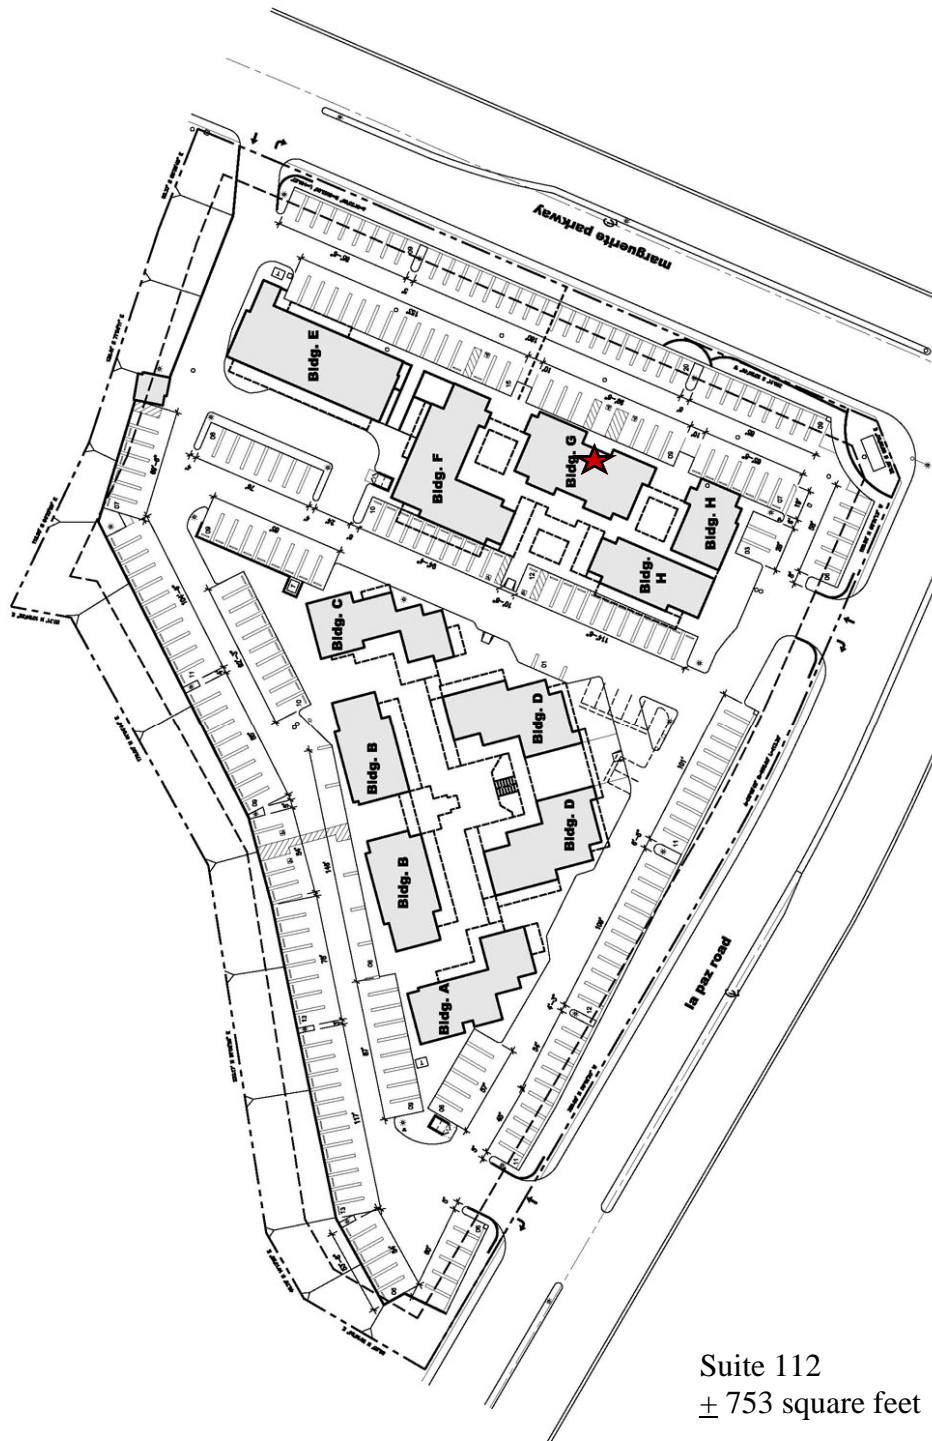

MISSION VIEJO GARDEN PLAZA

27001 La Paz—Southwest Corner Marguerite/La Paz

Suite 112
± 753 square feet

For Leasing Information Please Contact:

Ginny Leone
gleone@essexrealty.com

Holly Cunningham
hcunningham@essexrealty.com

(949) 586-9650

(949) 586-9650

ESSEX || Management
Investment
Development

MISSION VIEJO GARDEN PLAZA

27001 La Paz—Southwest Corner Marguerite/La Paz

Suite 112
± 753 square feet

For Leasing Information Please Contact: