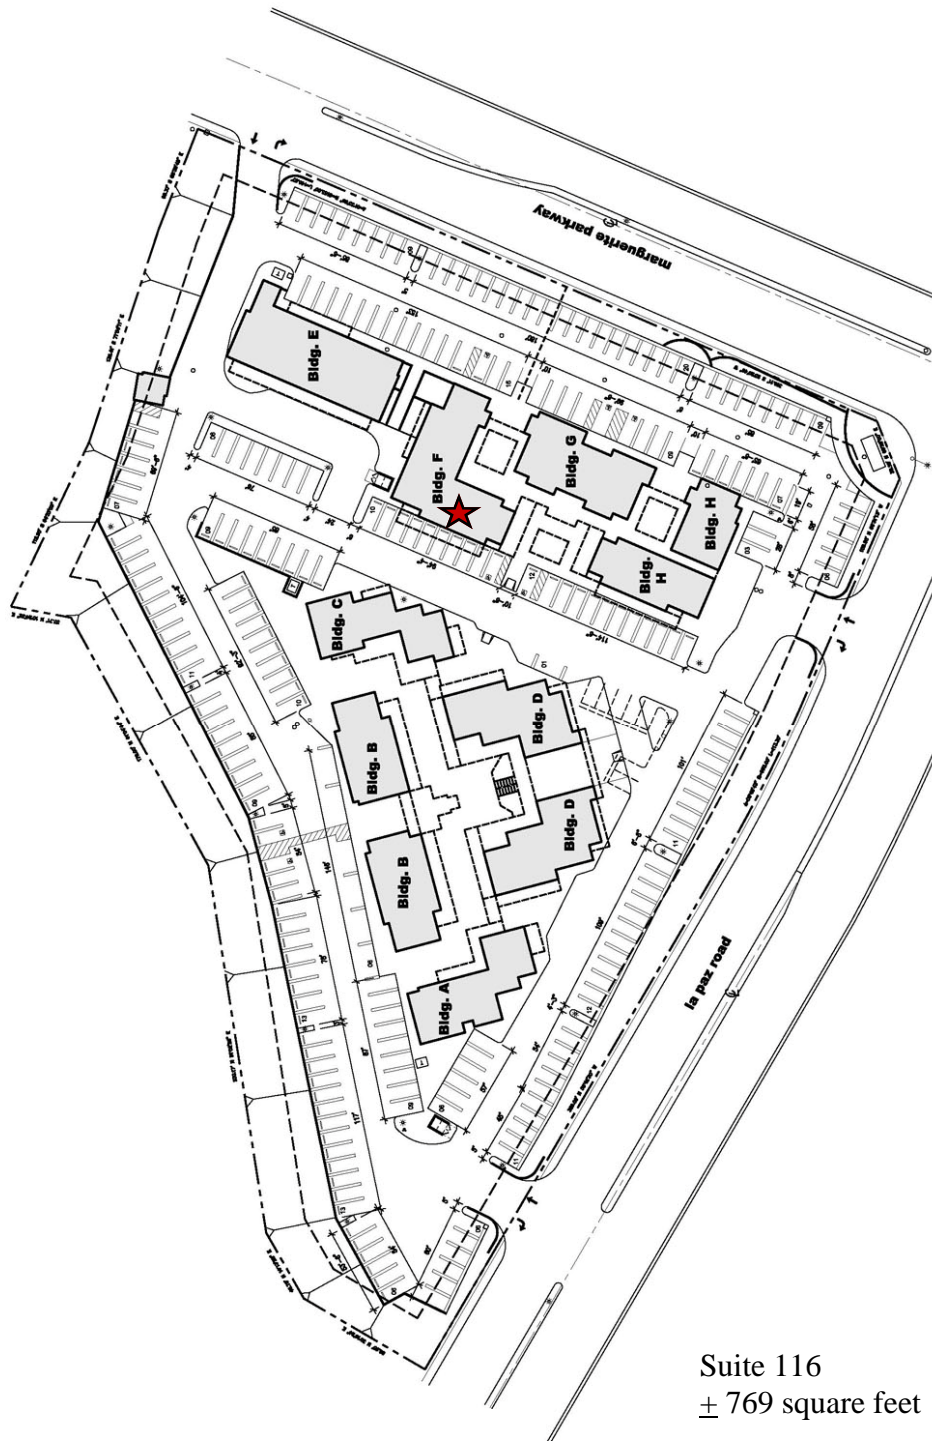

MISSION VIEJO GARDEN PLAZA

27001 La Paz—Southwest Corner Marguerite/La Paz

Suite 116
± 769 square feet

For Leasing Information Please Contact:

Ginny Leone
gleone@essexrealty.com

(949) 586-9650

Holly Cunningham
hcunningham@essexrealty.com

(949) 586-9650

Managed by:

ESSEX || Management
Investment
Development

MISSION VIEJO GARDEN PLAZA

27001 La Paz—Southwest Corner Marguerite/La Paz

Suite 116
± 769 square feet

For Leasing Information Please Contact: