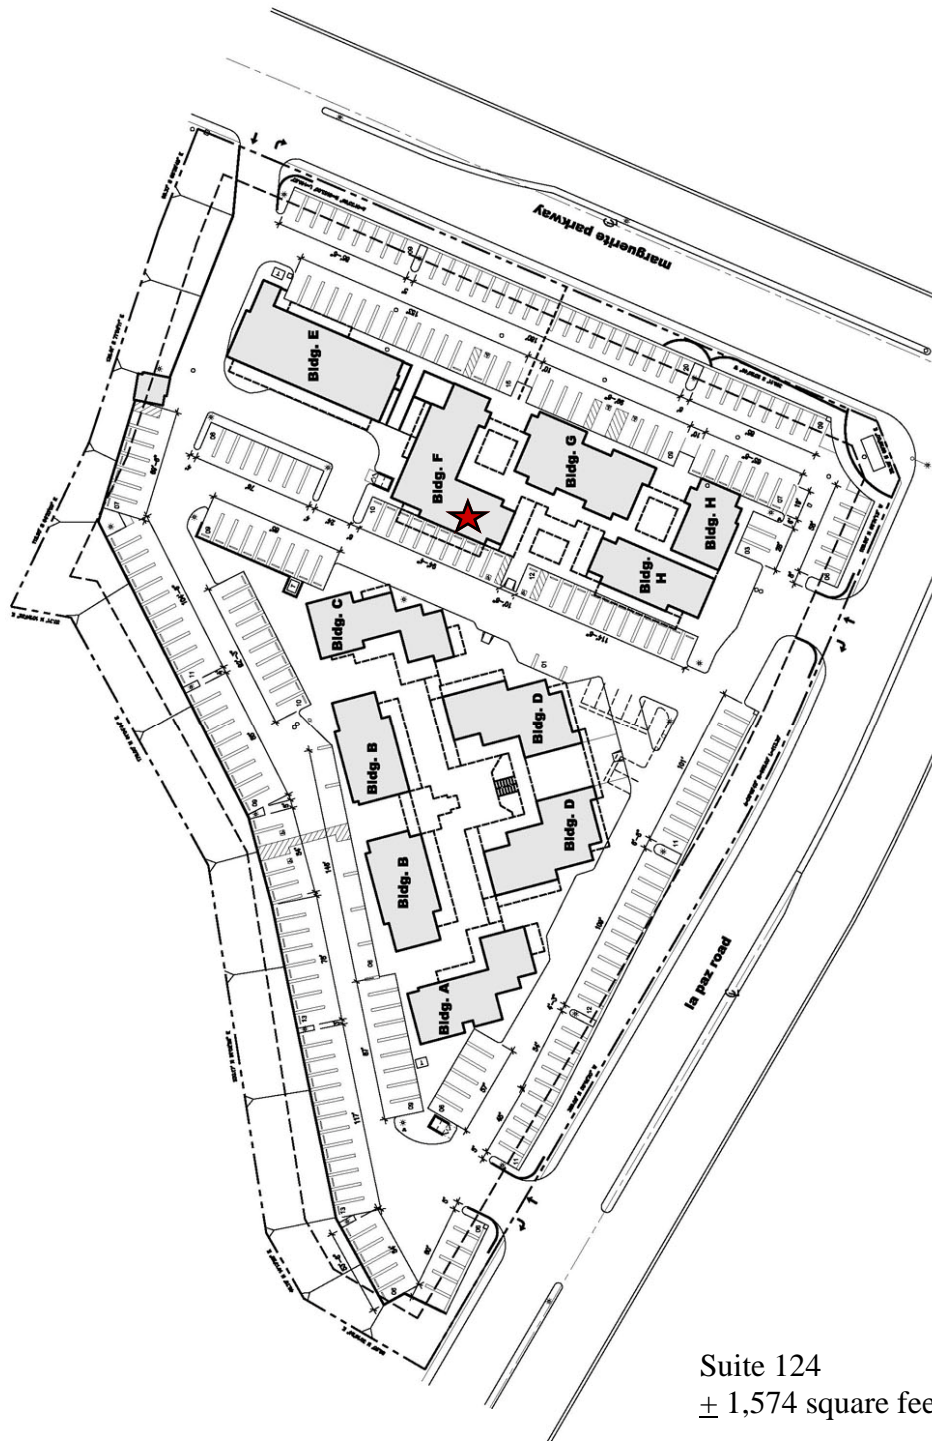

# MISSION VIEJO GARDEN PLAZA

27001 La Paz—Southwest Corner Marguerite/La Paz

Suite 124  
± 1,574 square feet

*For Leasing Information Please Contact:*

**Ginny Leone**  
gleone@essexrealty.com

(949) 586-9650

# MISSION VIEJO GARDEN PLAZA

27001 La Paz—Southwest Corner Marguerite/La Paz

Suite 124  
± 1,574 square feet

For Leasing Information Please Contact:

**Ginny Leone**  
gleone@essexrealty.com

(949) 586-9650

**Holly Cunningham**  
hcunningham@essexrealty.com