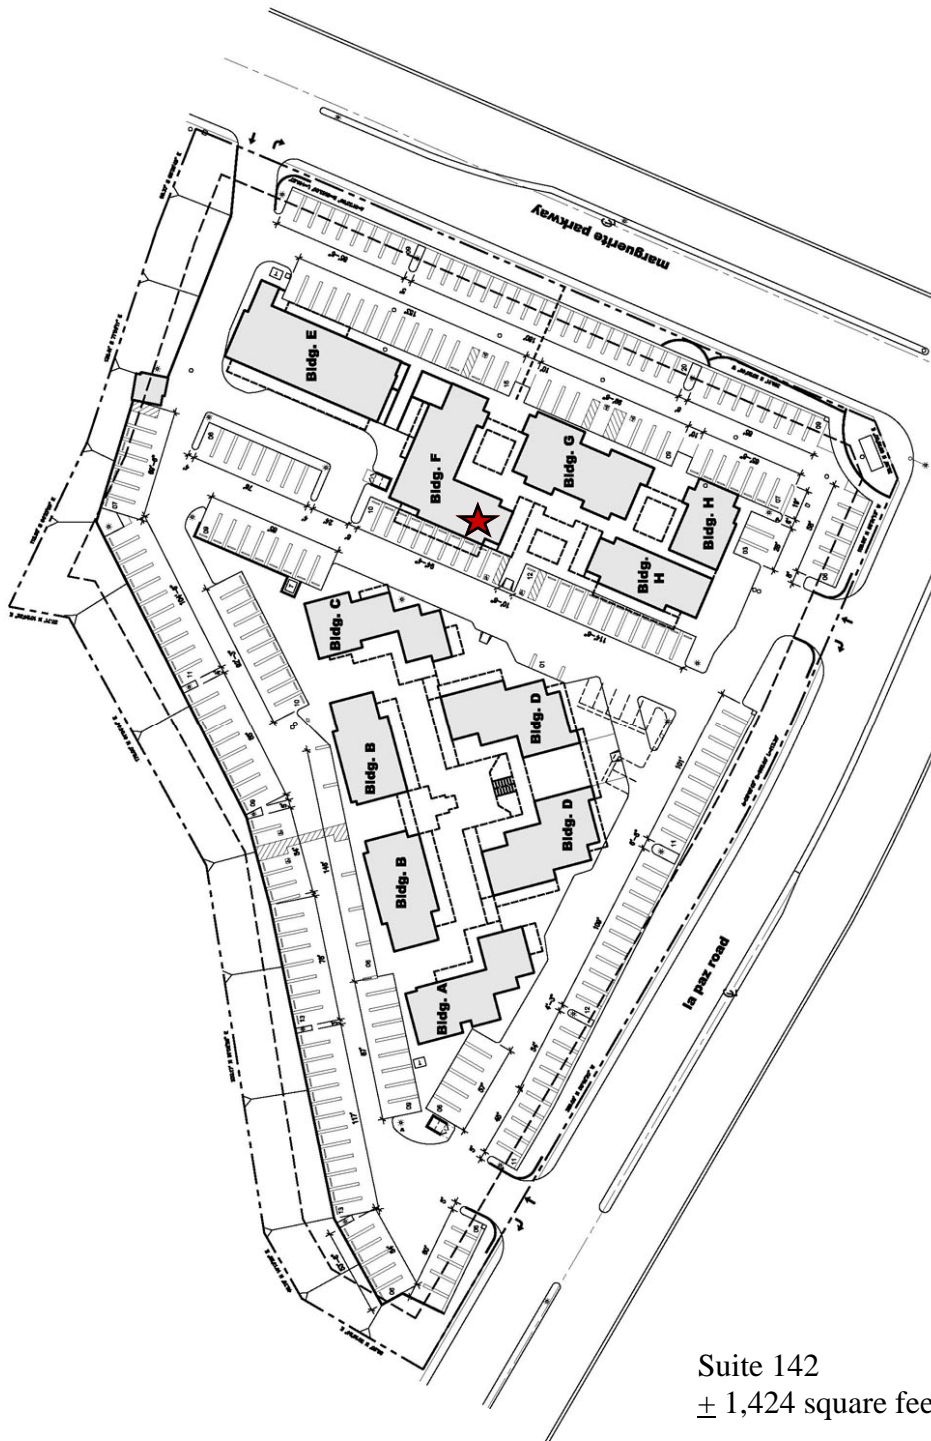

MISSION VIEJO GARDEN PLAZA

27001 La Paz—Southwest Corner Marguerite/La Paz

Suite 142
± 1,424 square feet

For Leasing Information Please Contact:

Ginny Leone
gleone@essexrealty.com

(949) 586-9650

Holly Cunningham
hcunningham@essexrealty.com

(949) 586-9650

Managed by:

ESSEX || Management
Investment
Development

MISSION VIEJO GARDEN PLAZA

27001 La Paz—Southwest Corner Marguerite/La Paz

Suite 142
± 1,424 square feet

For Leasing Information Please Contact: