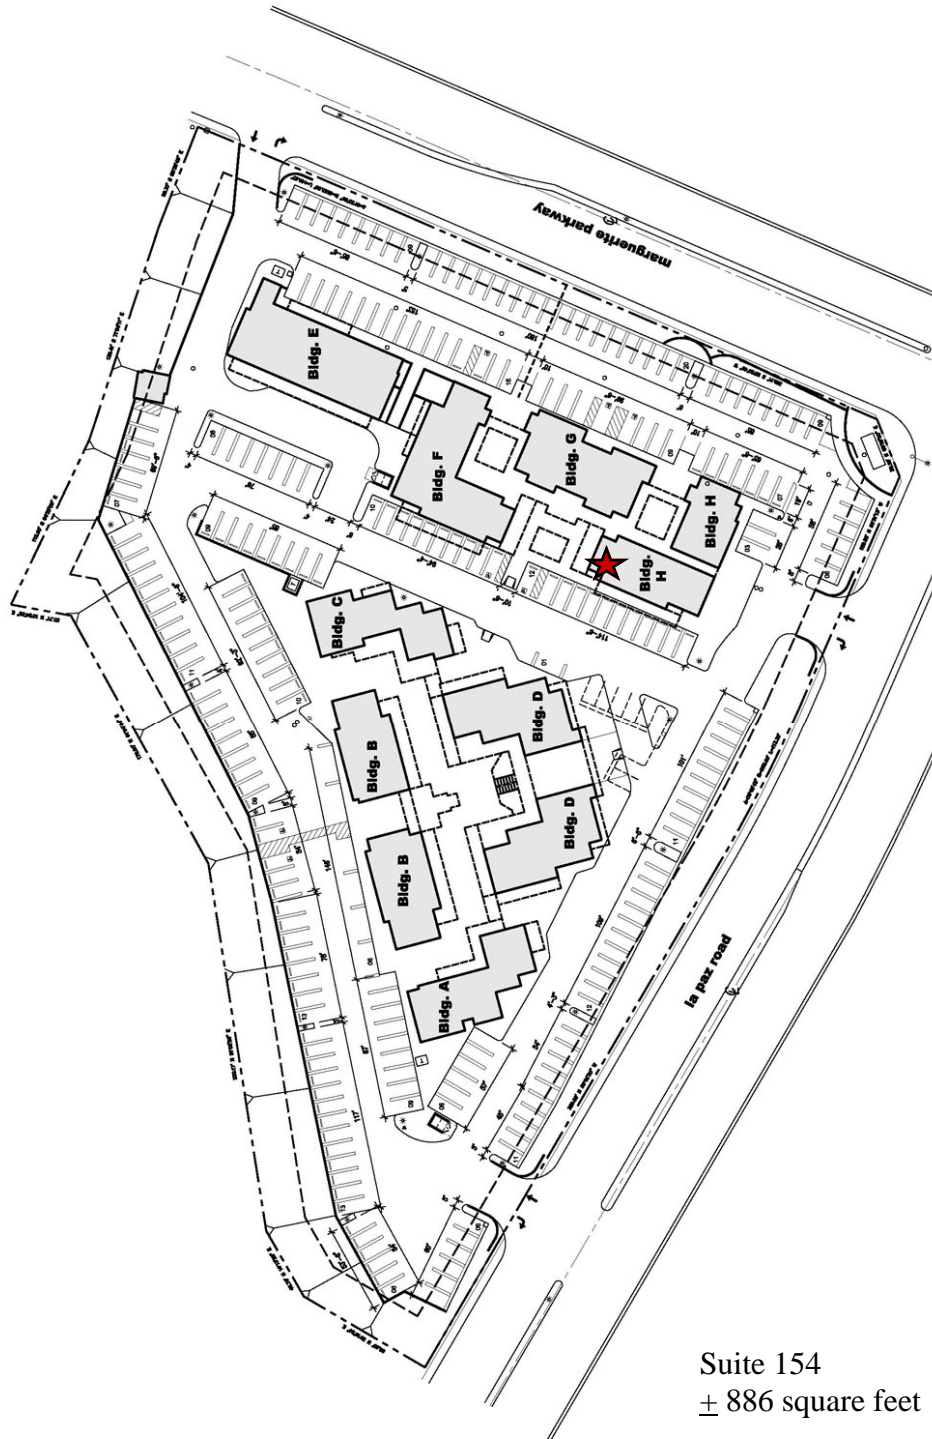

MISSION VIEJO GARDEN PLAZA

27001 La Paz—Southwest Corner Marguerite/La Paz

Suite 154
± 886 square feet

For Leasing Information Please Contact:

Ginny Leone
gleone@essexrealty.com

(949) 586-9650

Holly Cunningham
hcunningham@essexrealty.com

(949) 586-9650

Managed by:

ESSEX | Management
Investment
Development

MISSION VIEJO GARDEN PLAZA

27001 La Paz—Southwest Corner Marguerite/La Paz

Suite 154
± 886 square feet

For Leasing Information Please Contact: