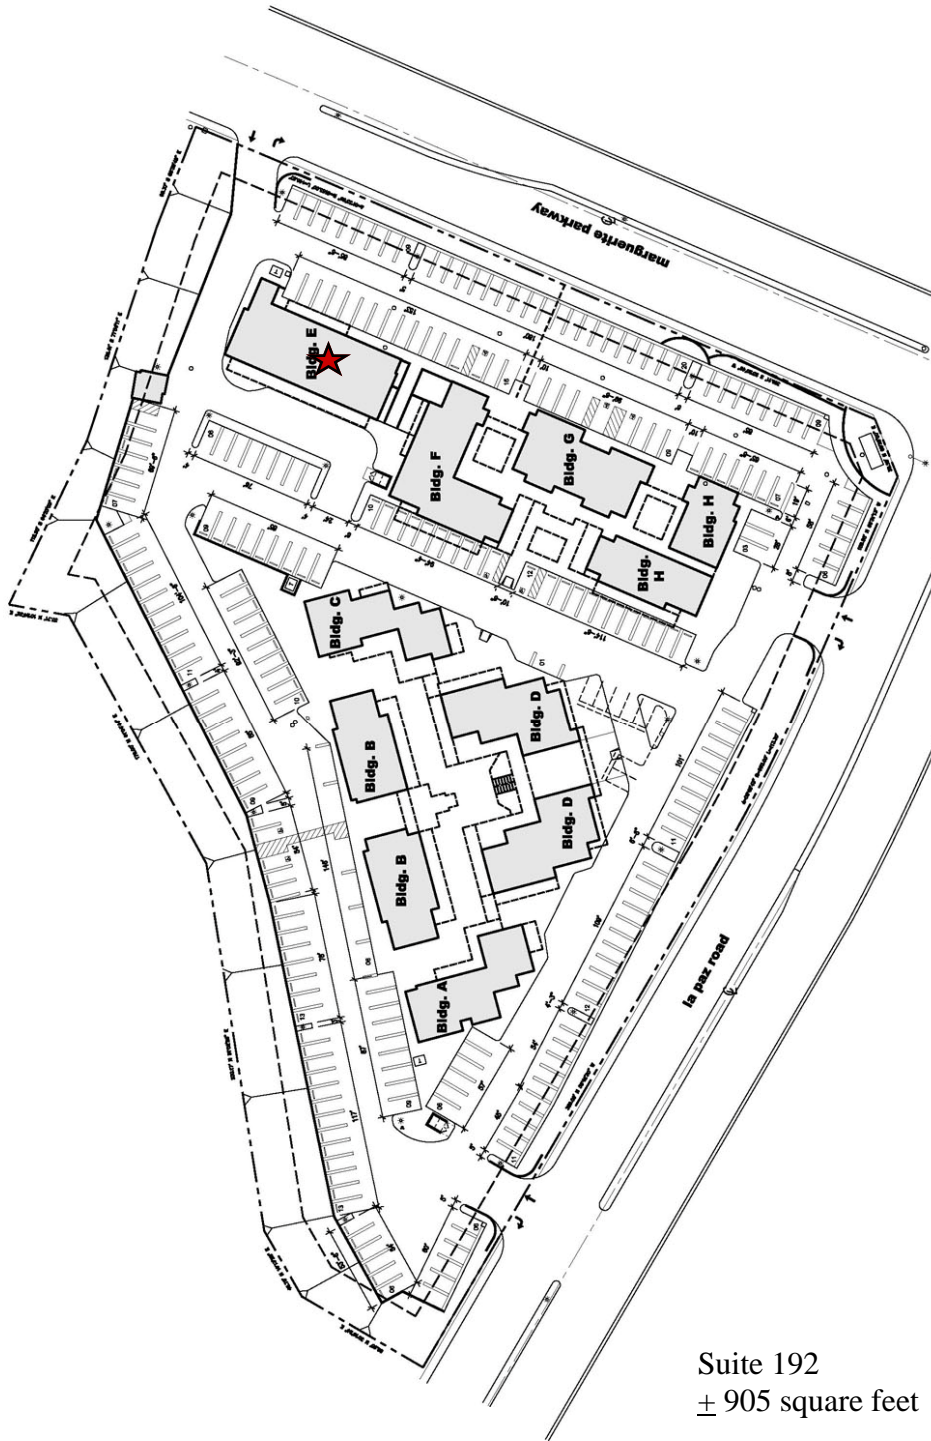

MISSION VIEJO GARDEN PLAZA

27001 La Paz—Southwest Corner Marguerite/La Paz

Suite 192
± 905 square feet

For Leasing Information Please Contact:

Ginny Leone
gleone@essexrealty.com

(949) 586-9650

Holly Cunningham
hcunningham@essexrealty.com

(949) 586-9650

Managed by:

ESSEX | Management
Investment
Development

MISSION VIEJO GARDEN PLAZA

27001 La Paz—Southwest Corner Marguerite/La Paz

Suite 192
± 905 square feet

For Leasing Information Please Contact: