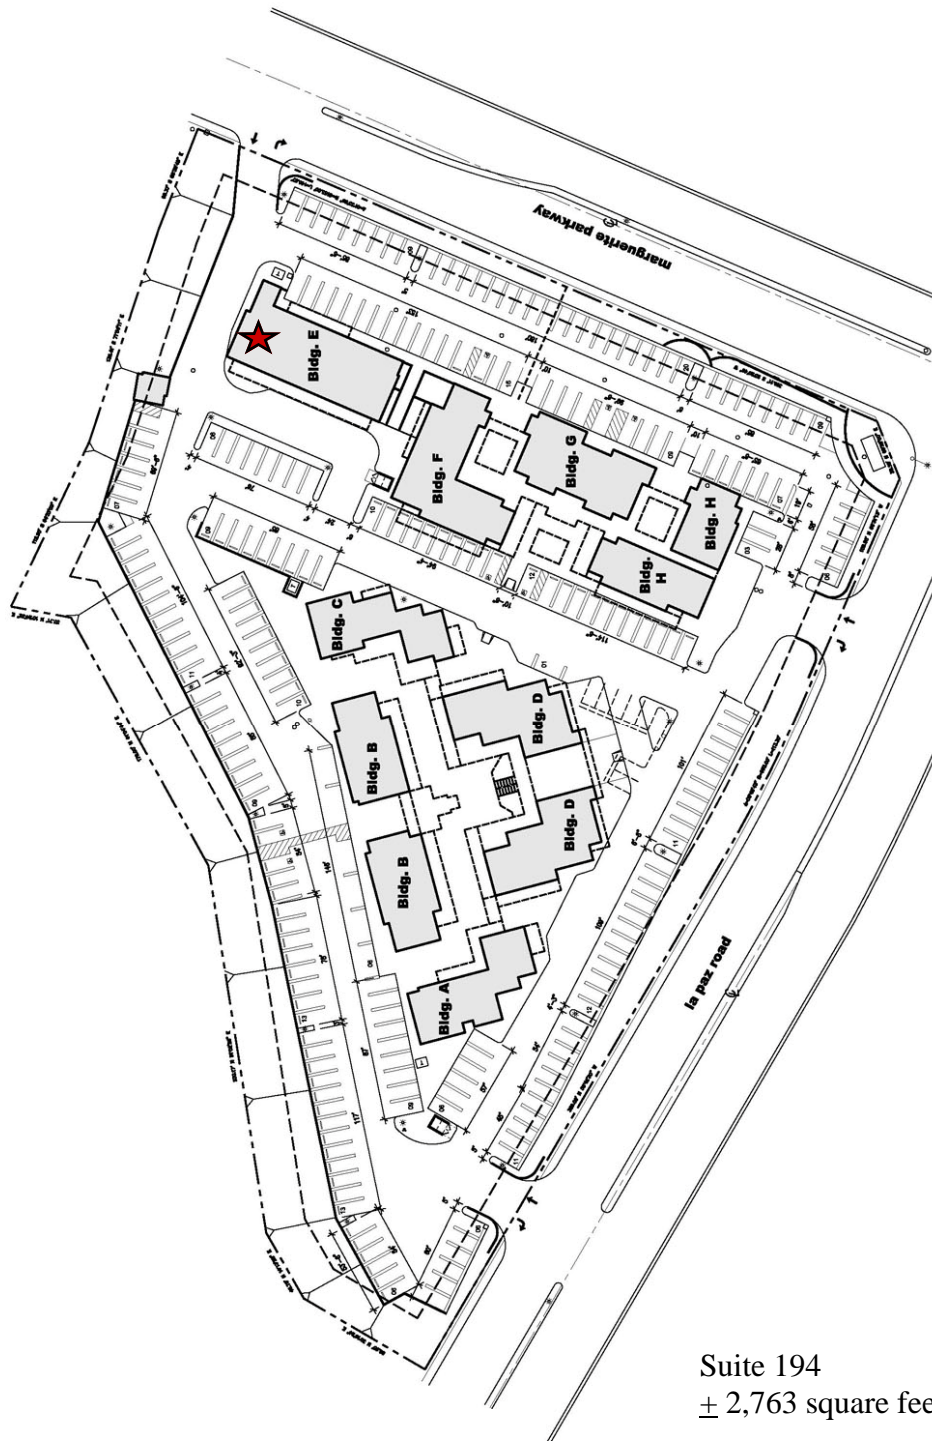

MISSION VIEJO GARDEN PLAZA

27001 La Paz—Southwest Corner Marguerite/La Paz

For Leasing Information Please Contact:

Ginny Leone
gleone@essexrealty.com

(949) 586-9650

Holly Cunningham
hcunningham@essexrealty.com

(949) 586-9650

Suite 194
± 2,763 square feet

ESSEX | Management
Investment
Development

MISSION VIEJO GARDEN PLAZA

27001 La Paz—Southwest Corner Marguerite/La Paz

Suite 194
± 2,763 square feet

For Leasing Information Please Contact: