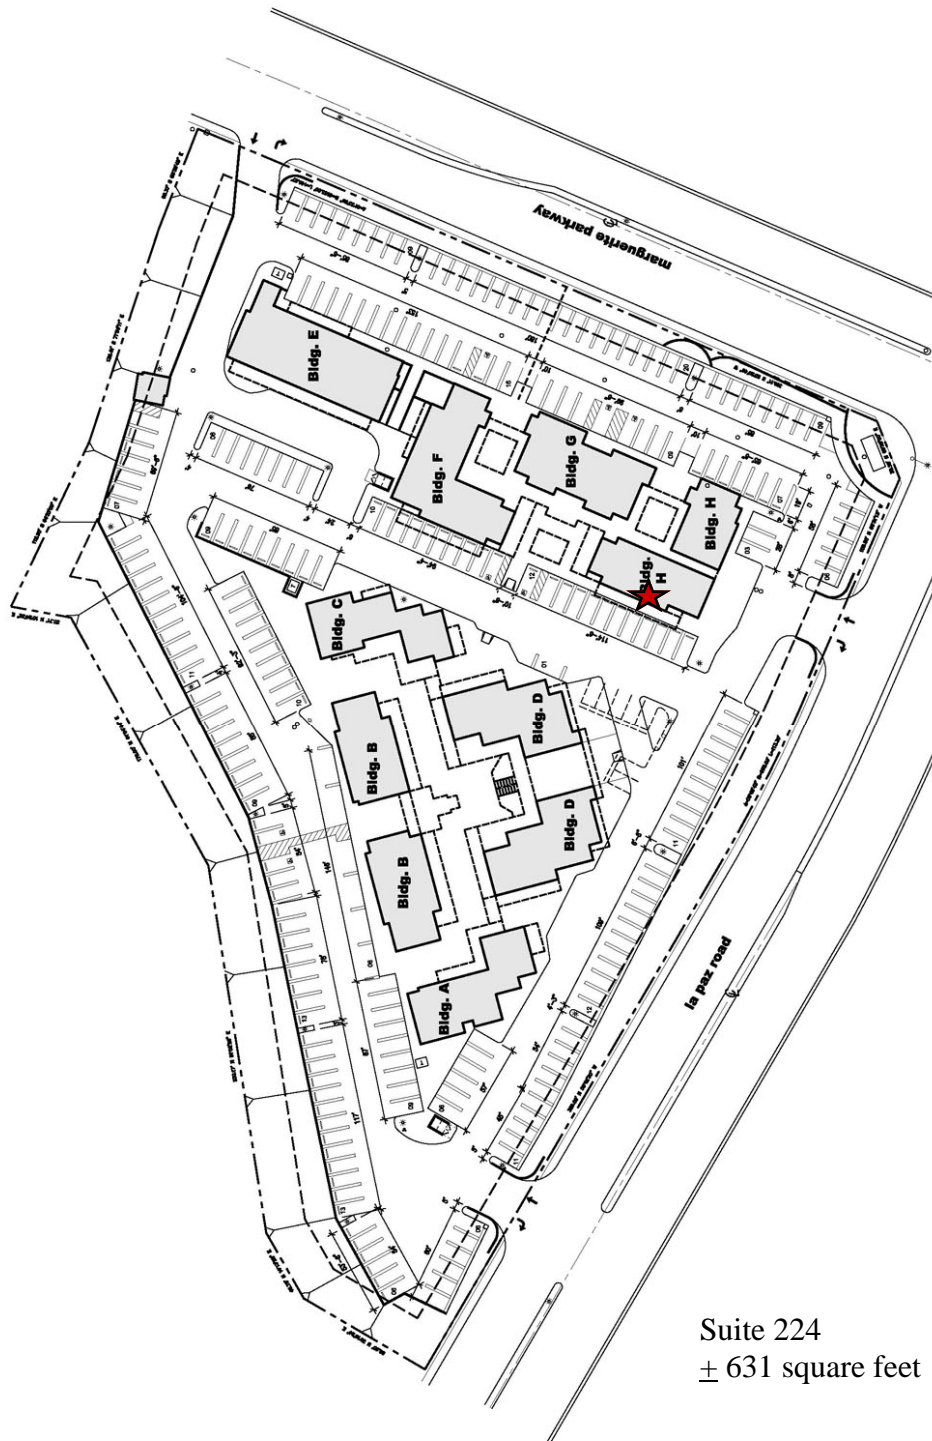

MISSION VIEJO GARDEN PLAZA

27001 La Paz—Southwest Corner Marguerite/La Paz

Suite 224
± 631 square feet

For Leasing Information Please Contact:

Ginny Leone
gleone@essexrealty.com

(949) 586-9650

Holly Cunningham
hcunningham@essexrealty.com

(949) 586-9650

Managed by:

ESSEX | Management
Investment
Development

MISSION VIEJO GARDEN PLAZA

27001 La Paz—Southwest Corner Marguerite/La Paz

Suite 224
± 631 square feet

For Leasing Information Please Contact: