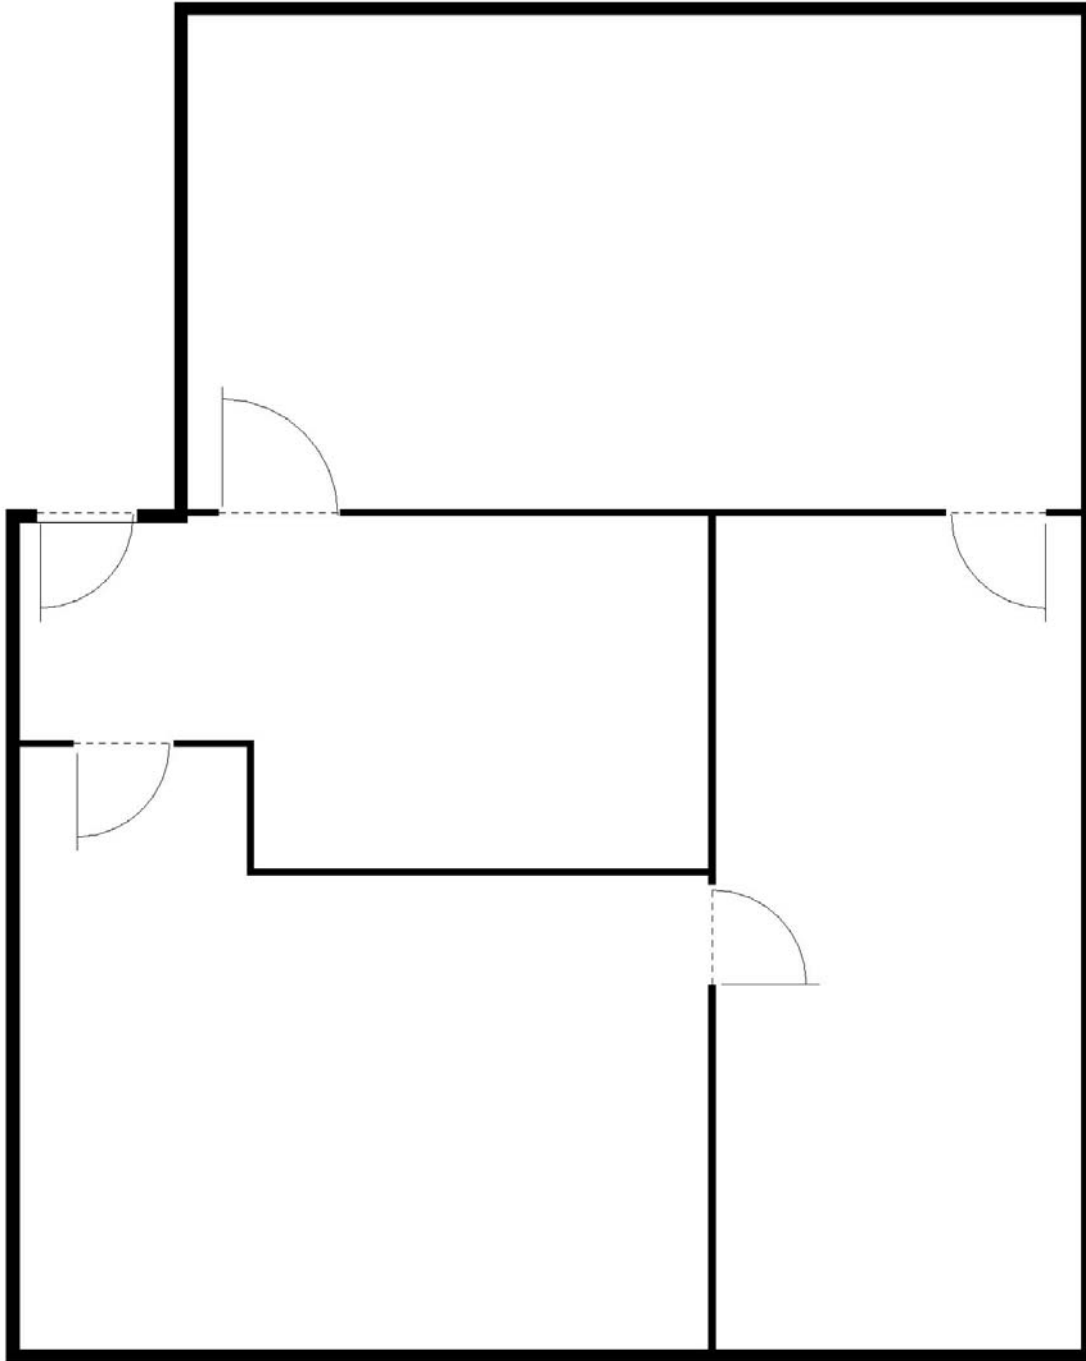

MISSION VIEJO GARDEN PLAZA

27001 La Paz—Southwest Corner Marguerite/La Paz

Suite 224
± 631 square feet

For Leasing Information Please Contact:

Ginny Leone
gleone@essexrealty.com

(949) 586-9650

Holly Cunningham
hcunningham@essexrealty.com

(949) 586-9650

Managed by:

ESSEX | Management
Investment
Development

MISSION VIEJO GARDEN PLAZA

27001 La Paz—Southwest Corner Marguerite/La Paz

Suite 224
± 631 square feet

For Leasing Information Please Contact: