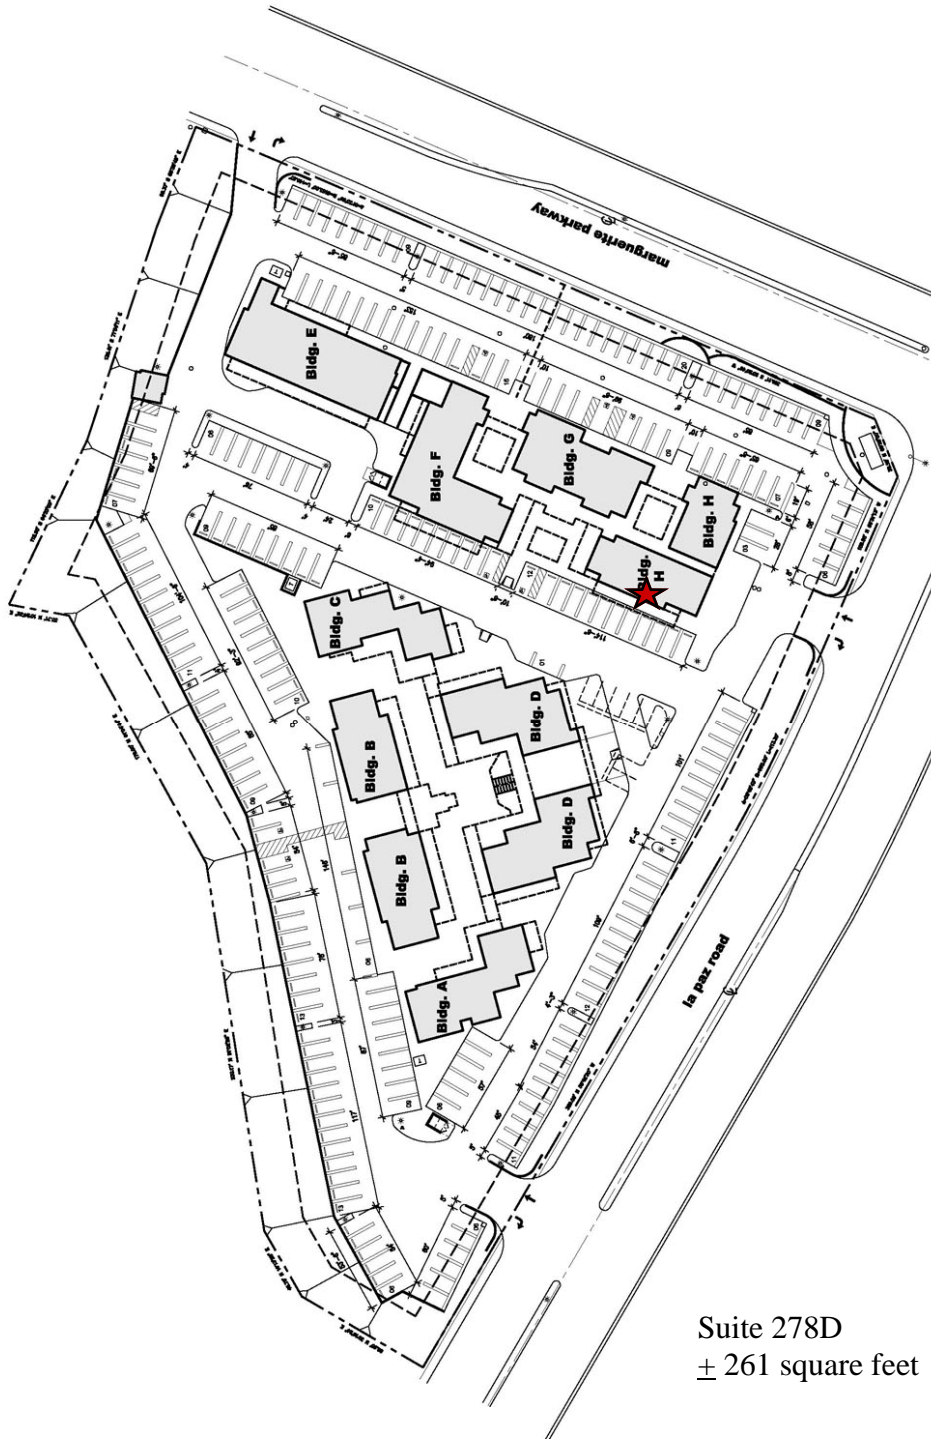

MISSION VIEJO GARDEN PLAZA

27001 La Paz—Southwest Corner Marguerite/La Paz

Suite 230
± 728 square feet

For Leasing Information Please Contact:

Ginny Leone
gleone@essexrealty.com

(949) 586-9650

Holly Cunningham
hcunningham@essexrealty.com

(949) 586-9650

Managed by:

ESSEX | Management
Investment
Development

MISSION VIEJO GARDEN PLAZA

27001 La Paz—Southwest Corner Marguerite/La Paz

Suite 278D
± 261 square feet

For Leasing Information Please Contact: