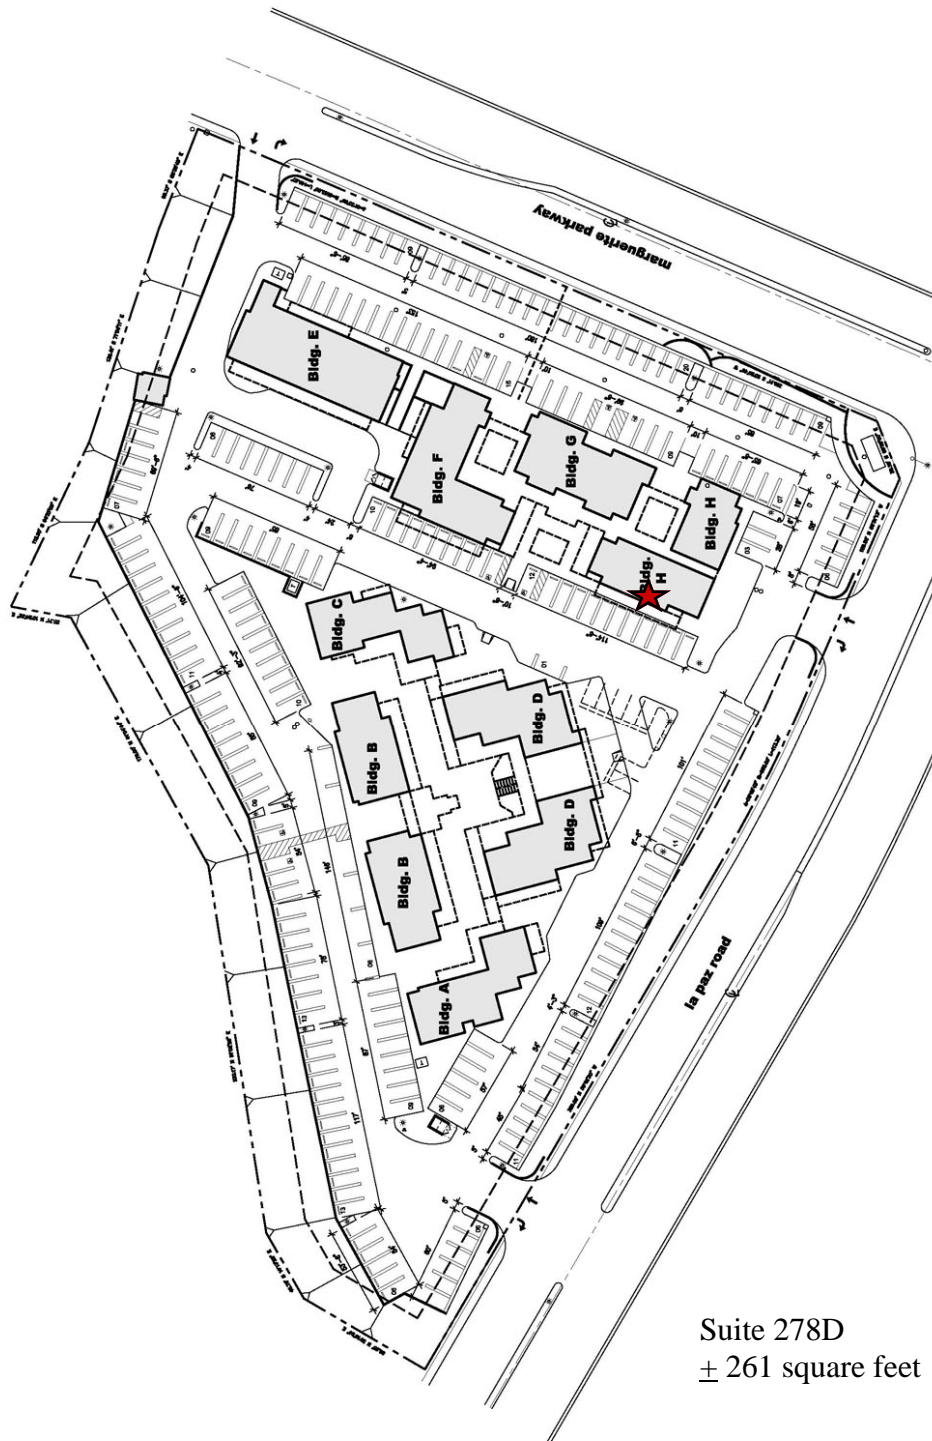

MISSION VIEJO GARDEN PLAZA

27001 La Paz—Southwest Corner Marguerite/La Paz

Suite 230
± 728 square feet

For Leasing Information Please Contact:

Ginny Leone
gleone@essexrealty.com

(949) 586-9650

Holly Cunningham
hcunningham@essexrealty.com

(949) 586-9650

Managed by:

ESSEX | Management
Investment
Development

MISSION VIEJO GARDEN PLAZA

27001 La Paz—Southwest Corner Marguerite/La Paz

Suite 278D
± 261 square feet

For Leasing Information Please Contact: