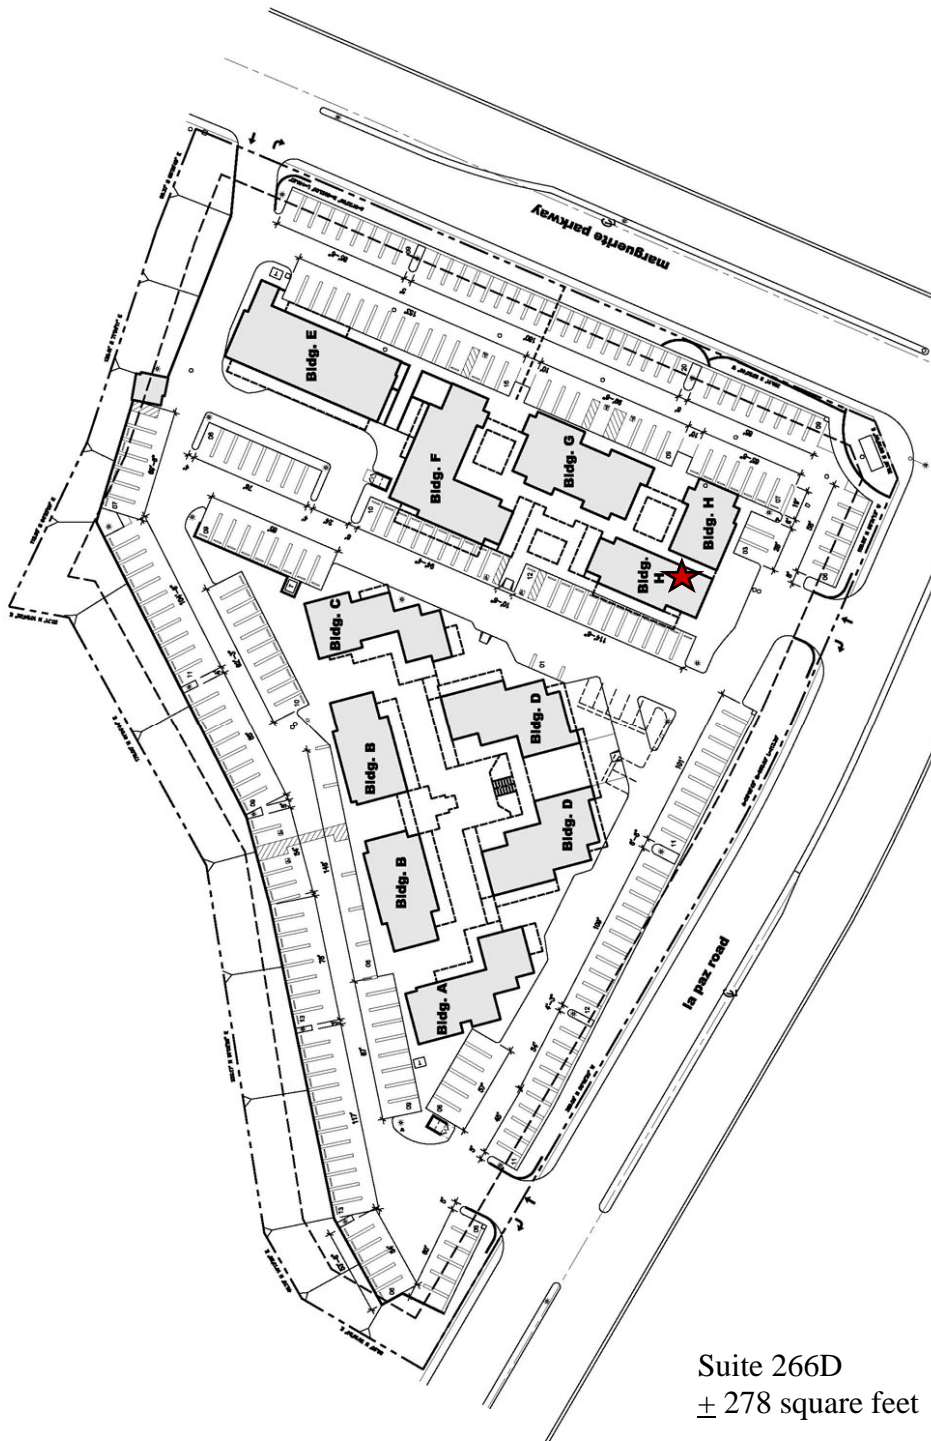

(949) 586-9650

Managed by:

Suite 266D
± 278 square feet

ESSEX | Management
Investment
Development

MISSION VIEJO GARDEN PLAZA

27001 La Paz—Southwest Corner Marguerite/La Paz

Suite 266D
± 278 square feet

For Leasing Information Please Contact: