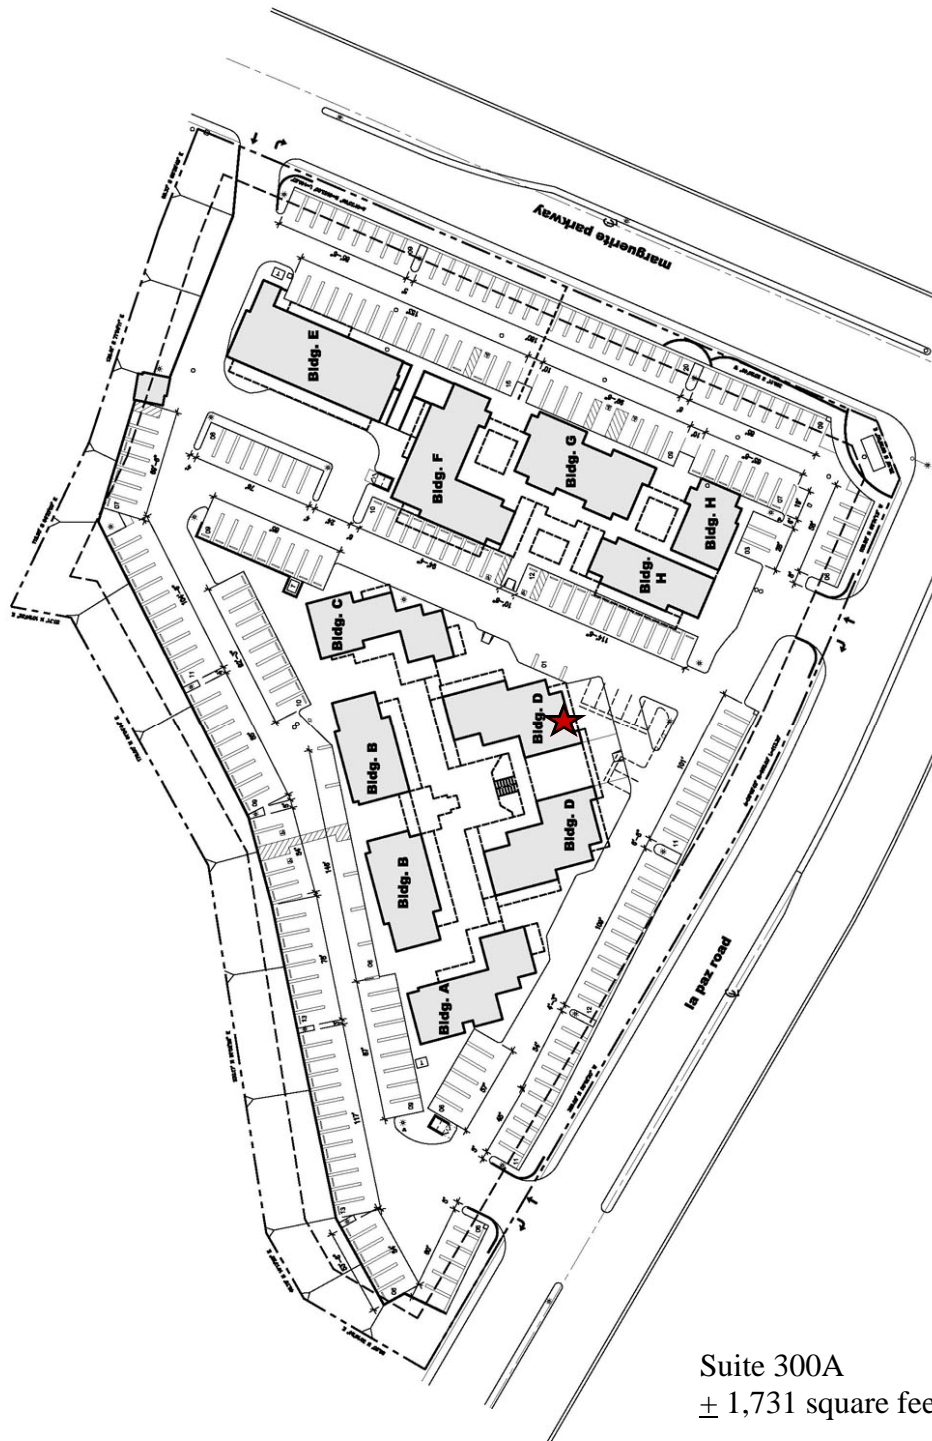

MISSION VIEJO GARDEN PLAZA

27001 La Paz—Southwest Corner Marguerite/La Paz

Suite 300A
± 1,731 square feet

For Leasing Information Please Contact:

Ginny Leone
gleone@essexrealty.com

Holly Cunningham
hcunningham@essexrealty.com

(949) 586-9650

(949) 586-9650

ESSEX | Management
Investment
Development

MISSION VIEJO GARDEN PLAZA

27001 La Paz—Southwest Corner Marguerite/La Paz

Suite 300A
± 1,731 square feet

For Leasing Information Please Contact: