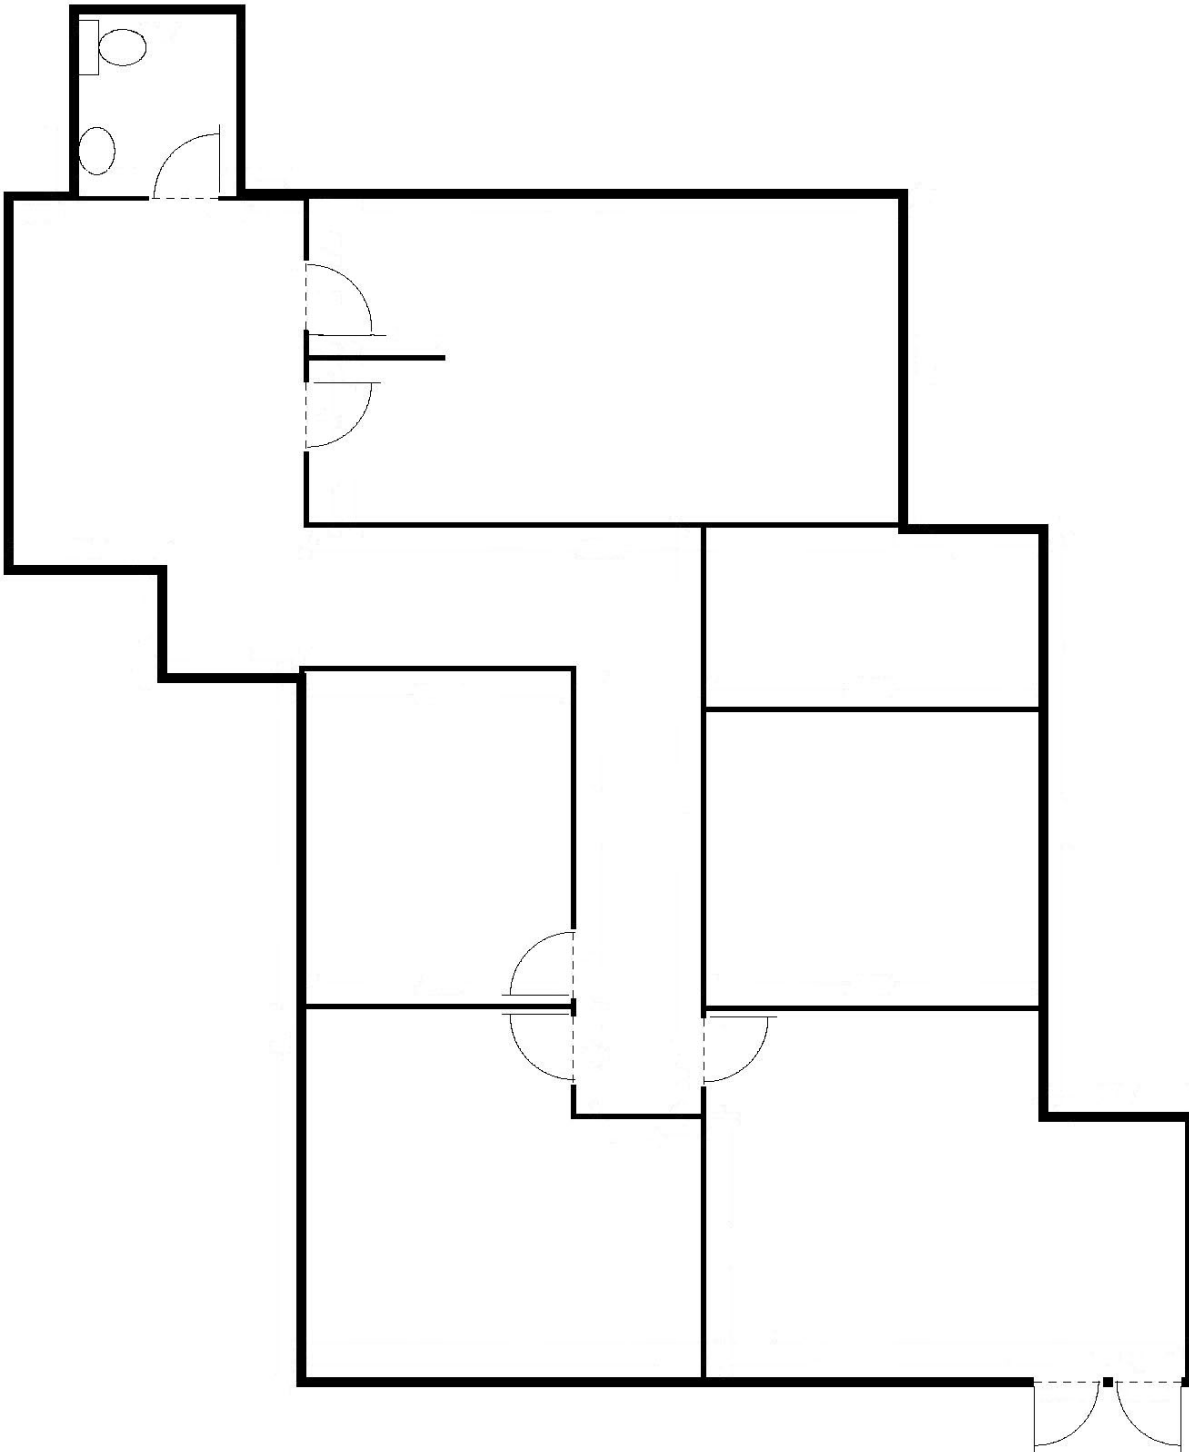

MISSION VIEJO GARDEN PLAZA

27001 La Paz—Southwest Corner Marguerite/La Paz

Suite 300A
± 1,731 square feet

For Leasing Information Please Contact:

Ginny Leone
gleone@essexrealty.com

Holly Cunningham
hcunningham@essexrealty.com

(949) 586-9650

(949) 586-9650

ESSEX | Management
Investment
Development

MISSION VIEJO GARDEN PLAZA

27001 La Paz—Southwest Corner Marguerite/La Paz

Suite 300A
± 1,731 square feet

For Leasing Information Please Contact: