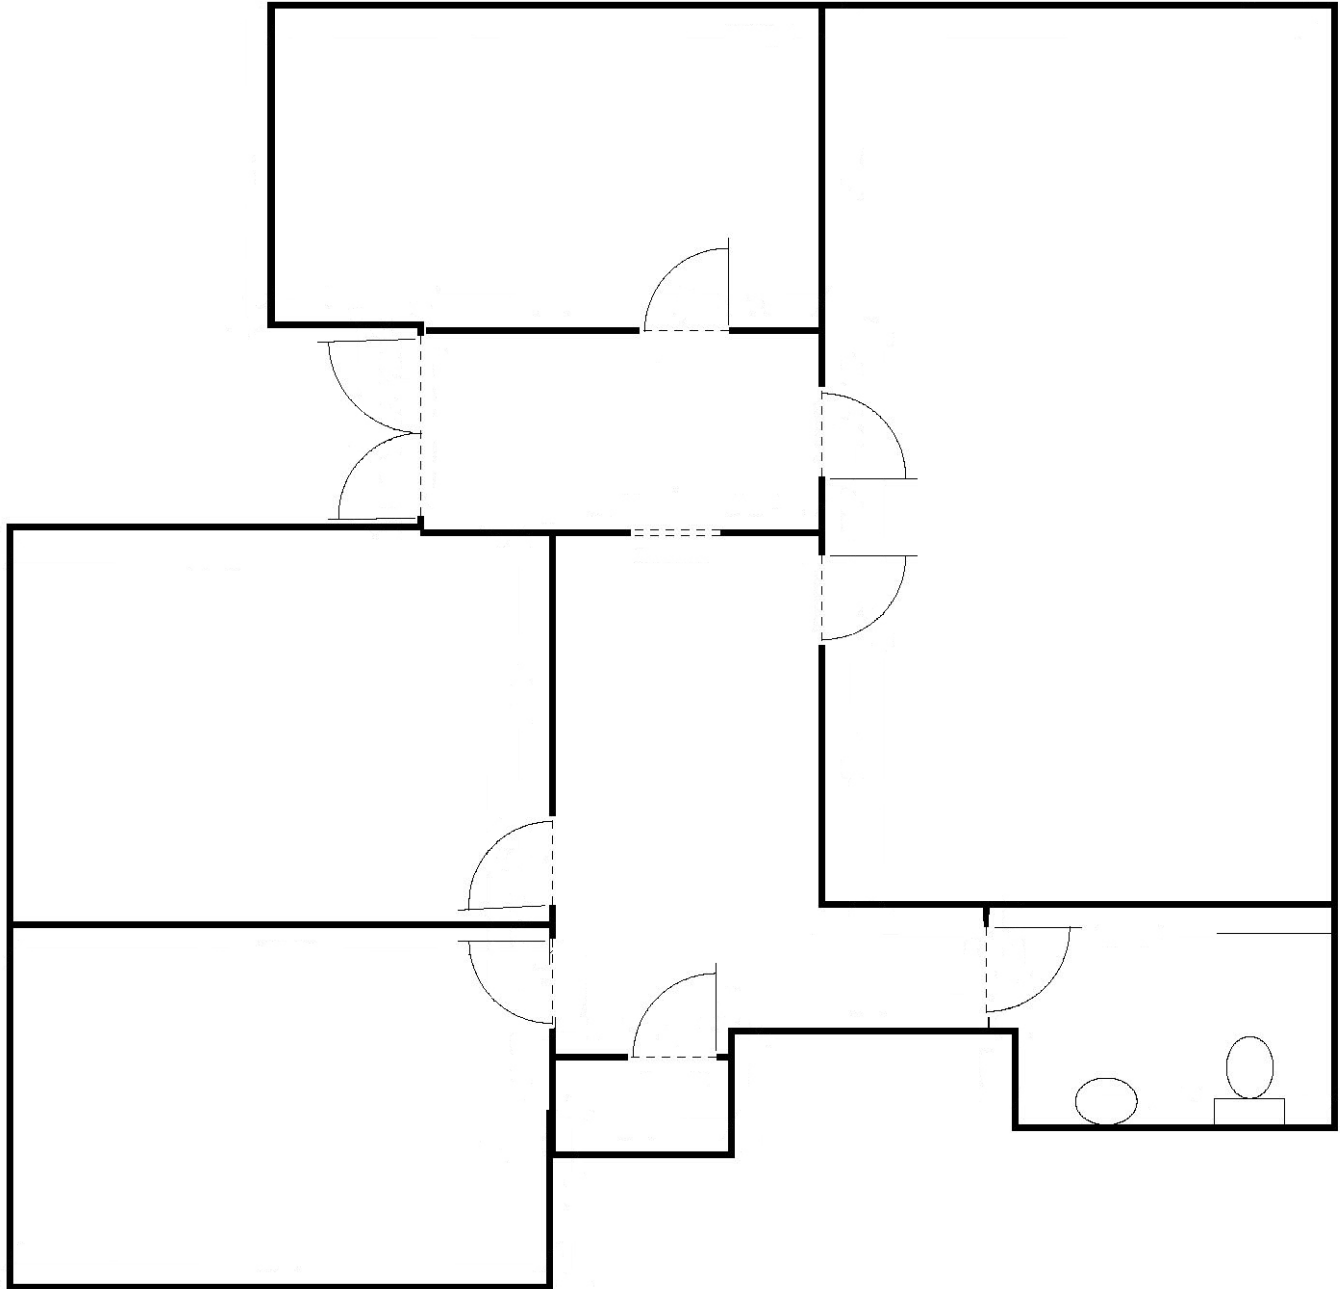

MISSION VIEJO GARDEN PLAZA

27001 La Paz—Southwest Corner Marguerite/La Paz

For Leasing Information Please Contact:

Ginny Leone
gleone@essexrealty.com

(949) 586-9650

Holly Cunningham
hcunningham@essexrealty.com

(949) 586-9650

Managed by:

Suite 300B
± 1,316 square feet

ESSEX | Management
Investment
Development