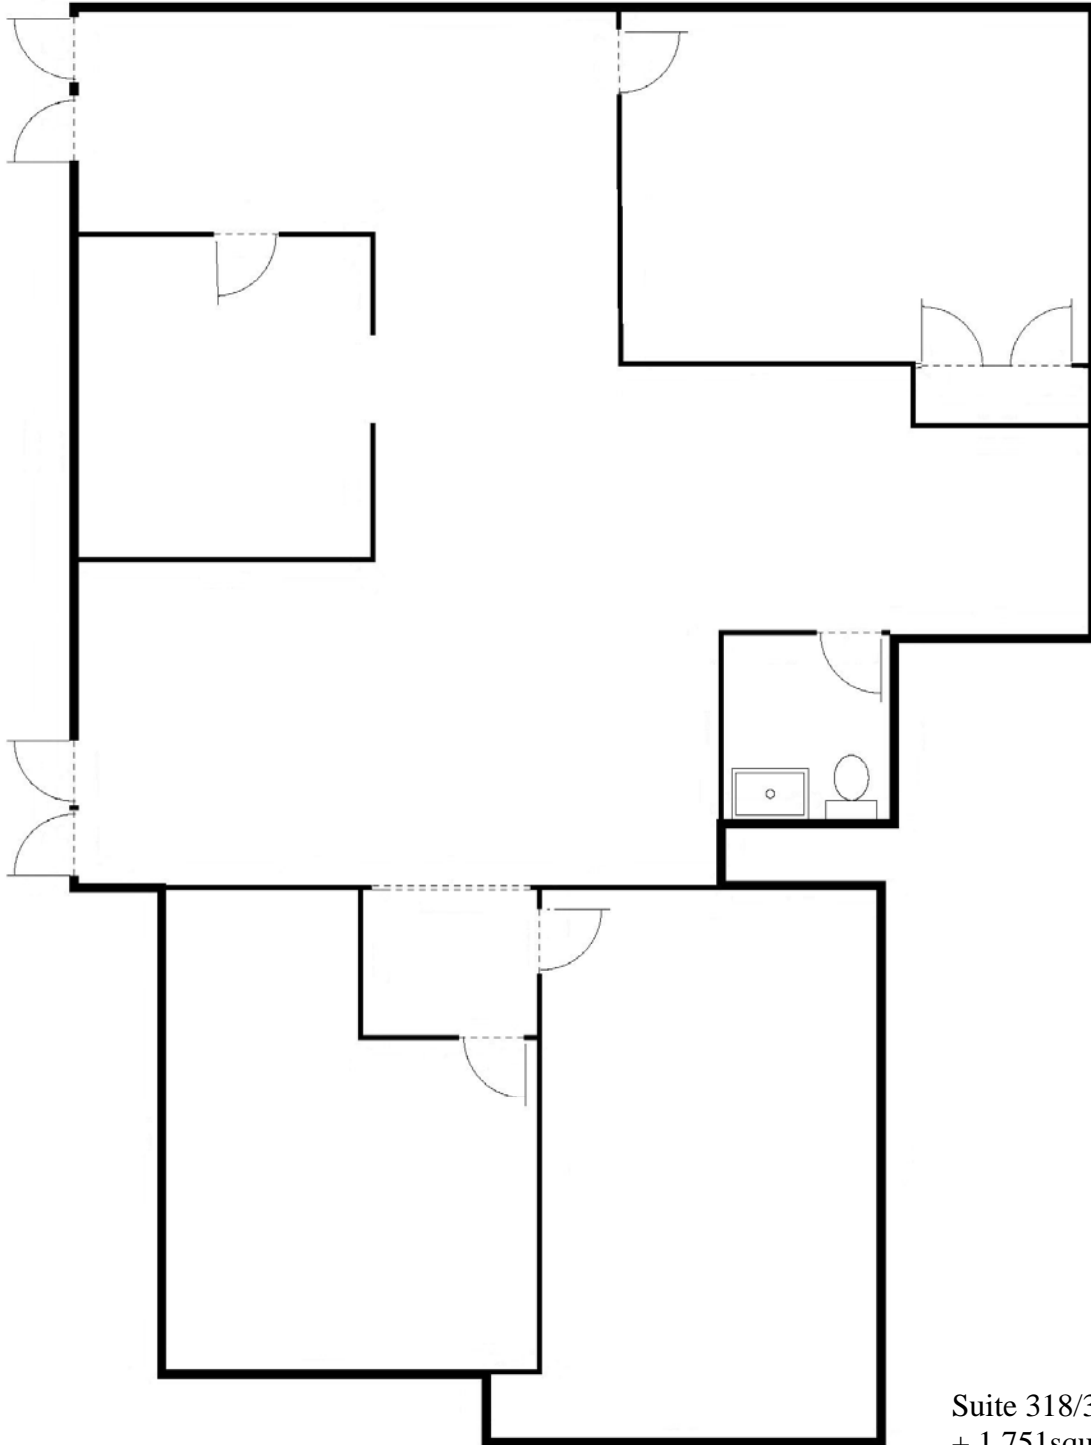

# MISSION VIEJO GARDEN PLAZA

27001 La Paz—Southwest Corner Marguerite/La Paz

Suite 318/324  
± 1,751 square feet

*For Leasing Information Please Contact:*

**Ginny Leone**  
gleone@essexrealty.com

(949) 586-9650

# MISSION VIEJO GARDEN PLAZA

27001 La Paz—Southwest Corner Marguerite/La Paz

Suite 318/324  
± 1,751 square feet

For Leasing Information Please Contact:

**Ginny Leone**  
gleone@essexrealty.com

(949) 586-9650