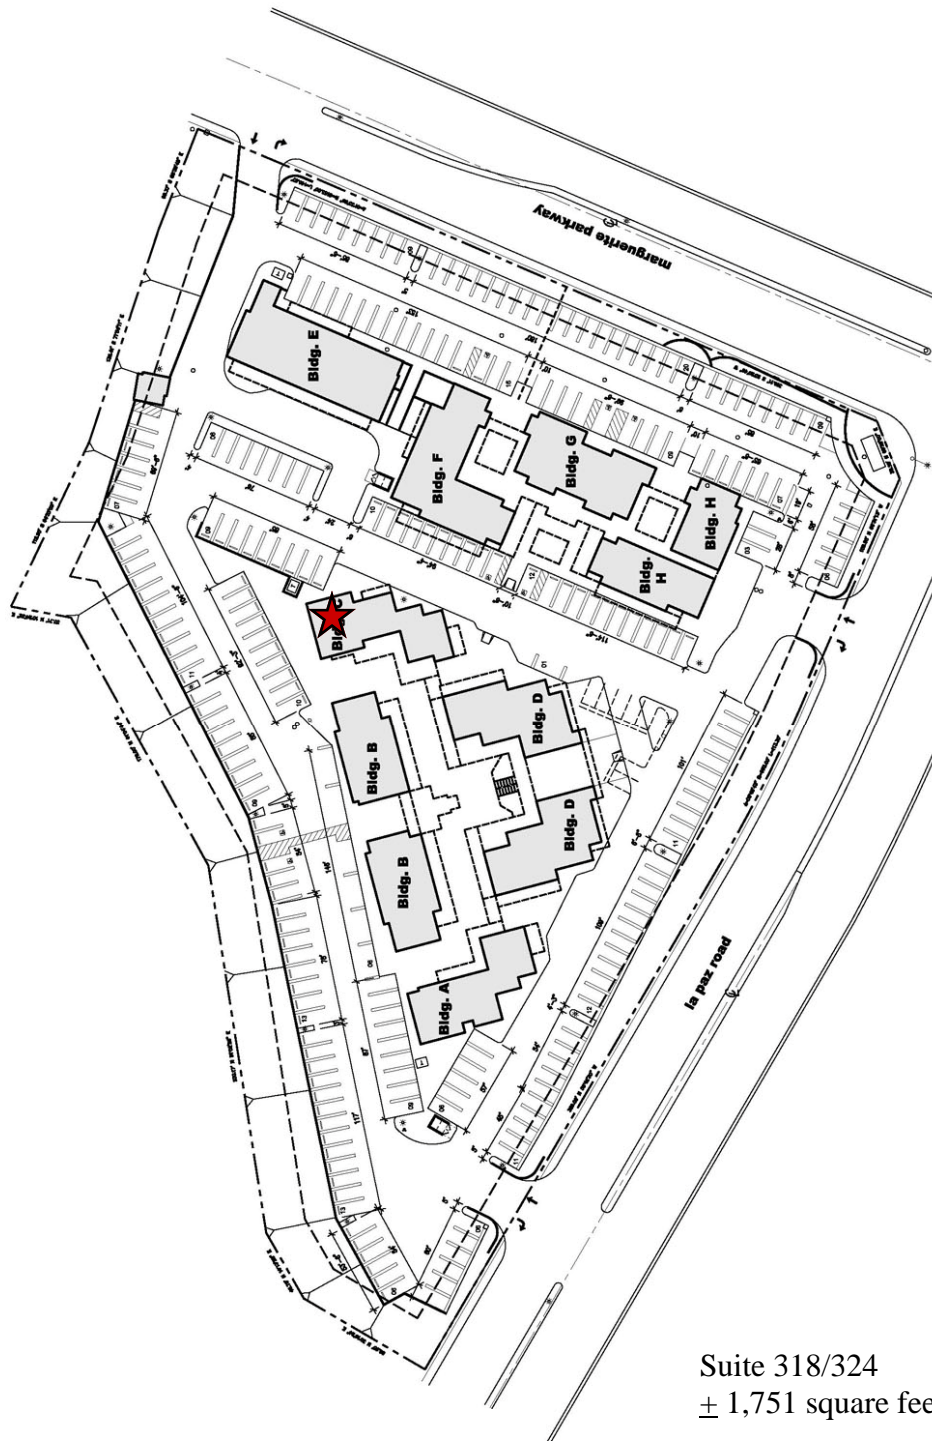

# MISSION VIEJO GARDEN PLAZA

27001 La Paz—Southwest Corner Marguerite/La Paz

Suite 318/324  
± 1,751 square feet

*For Leasing Information Please Contact:*

**Ginny Leone**  
gleone@essexrealty.com

(949) 586-9650

# MISSION VIEJO GARDEN PLAZA

27001 La Paz—Southwest Corner Marguerite/La Paz

Suite 318/324  
± 1,751 square feet

For Leasing Information Please Contact:

**Ginny Leone**  
gleone@essexrealty.com

(949) 586-9650