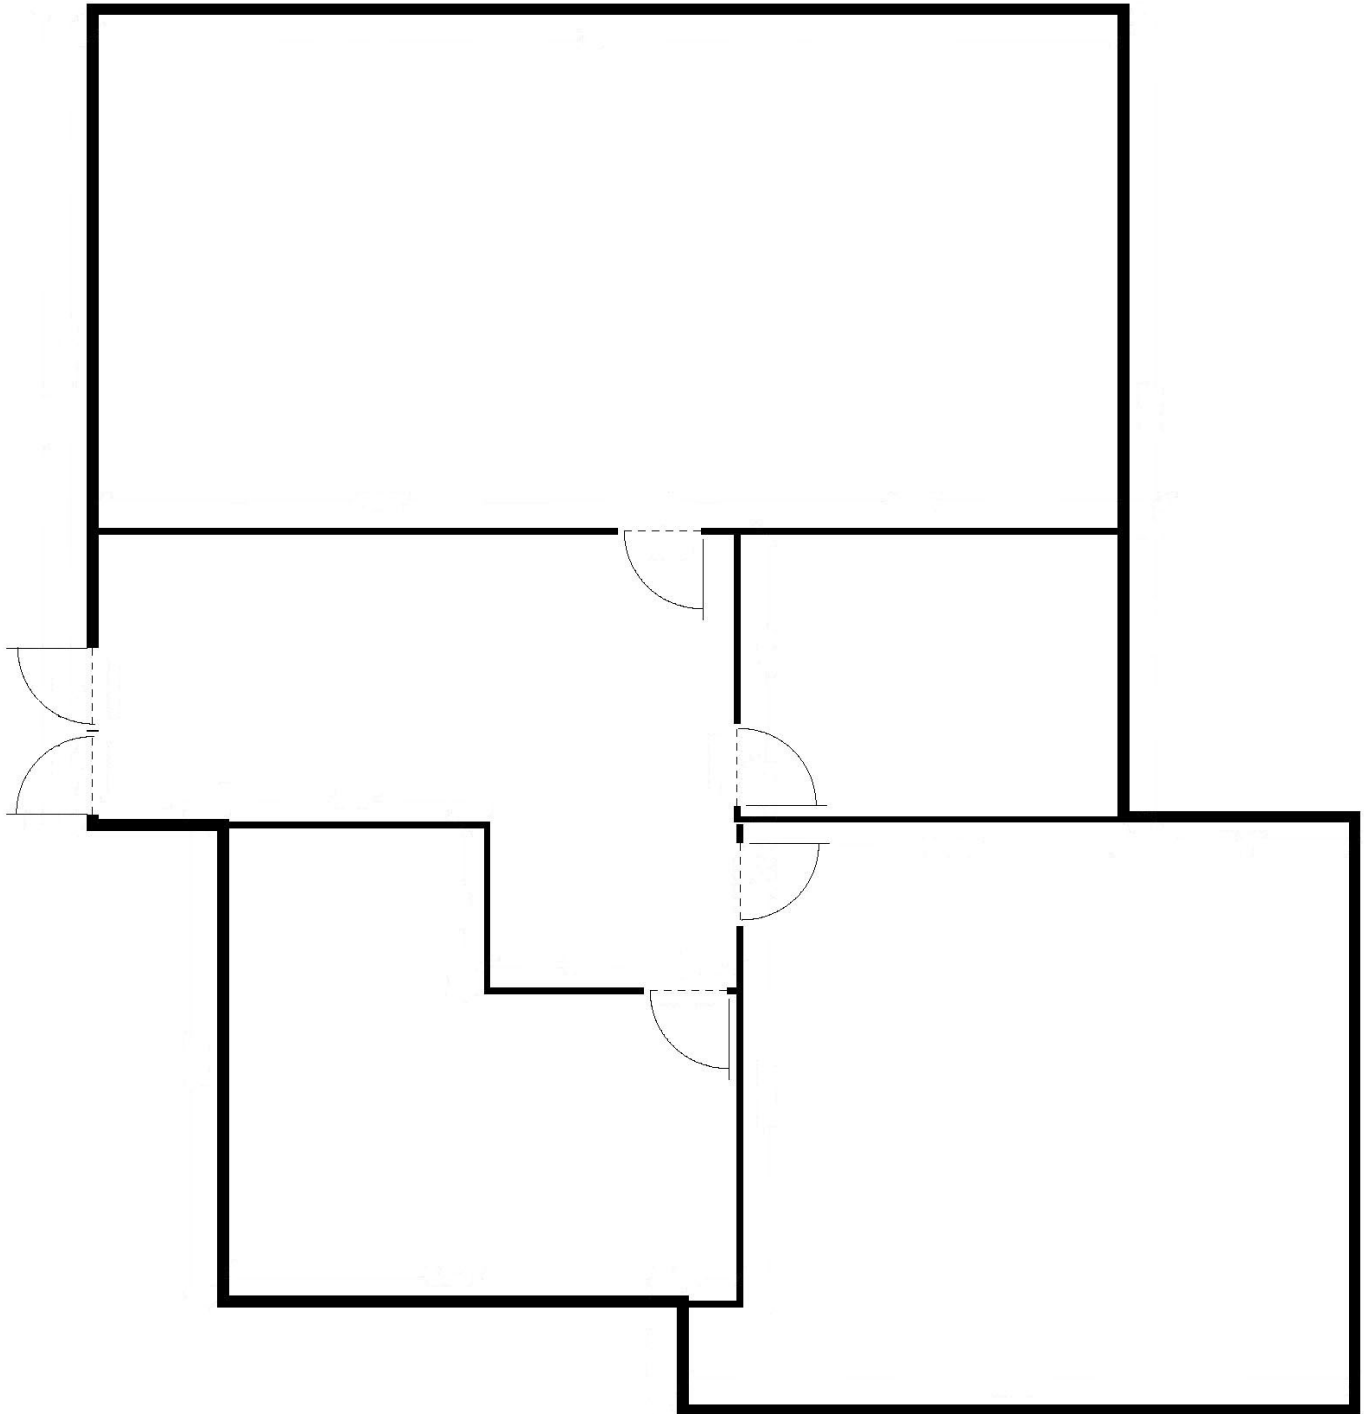

# MISSION VIEJO GARDEN PLAZA

27001 La Paz—Southwest Corner Marguerite/La Paz

*For Leasing Information Please Contact:*

**Ginny Leone**  
gleone@essexrealty.com

(949) 586-9650

**Holly Cunningham**  
hcunningham@essexrealty.com

# MISSION VIEJO GARDEN PLAZA

27001 La Paz—Southwest Corner Marguerite/La Paz

Suite 318  
± 844 square feet

*For Leasing Information Please Contact:*

**Ginny Leone**  
gleone@essexrealty.com

**Holly Cunningham**  
hcunningham@essexrealty.com