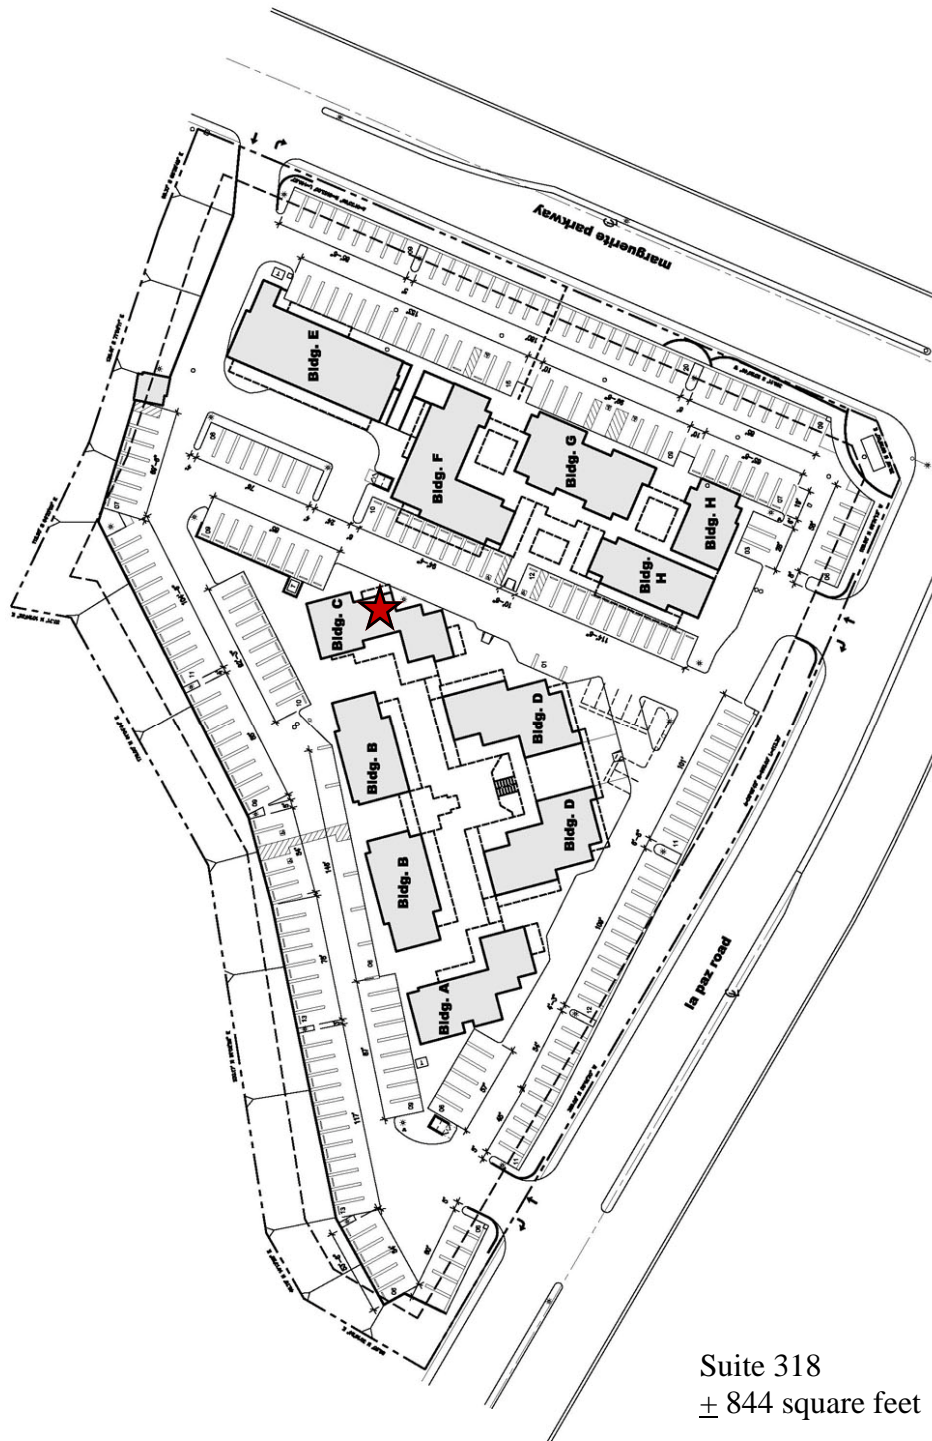

# MISSION VIEJO GARDEN PLAZA

27001 La Paz—Southwest Corner Marguerite/La Paz

*For Leasing Information Please Contact:*

**Ginny Leone**  
gleone@essexrealty.com

(949) 586-9650

**Holly Cunningham**  
hcunningham@essexrealty.com

(949) 586-9650

Suite 318  
± 844 square feet

**ESSEX** | Management  
Investment  
Development

# MISSION VIEJO GARDEN PLAZA

27001 La Paz—Southwest Corner Marguerite/La Paz

Suite 318  
± 844 square feet

*For Leasing Information Please Contact:*

**Ginny Leone**  
gleone@essexrealty.com

**Holly Cunningham**  
hcunningham@essexrealty.com