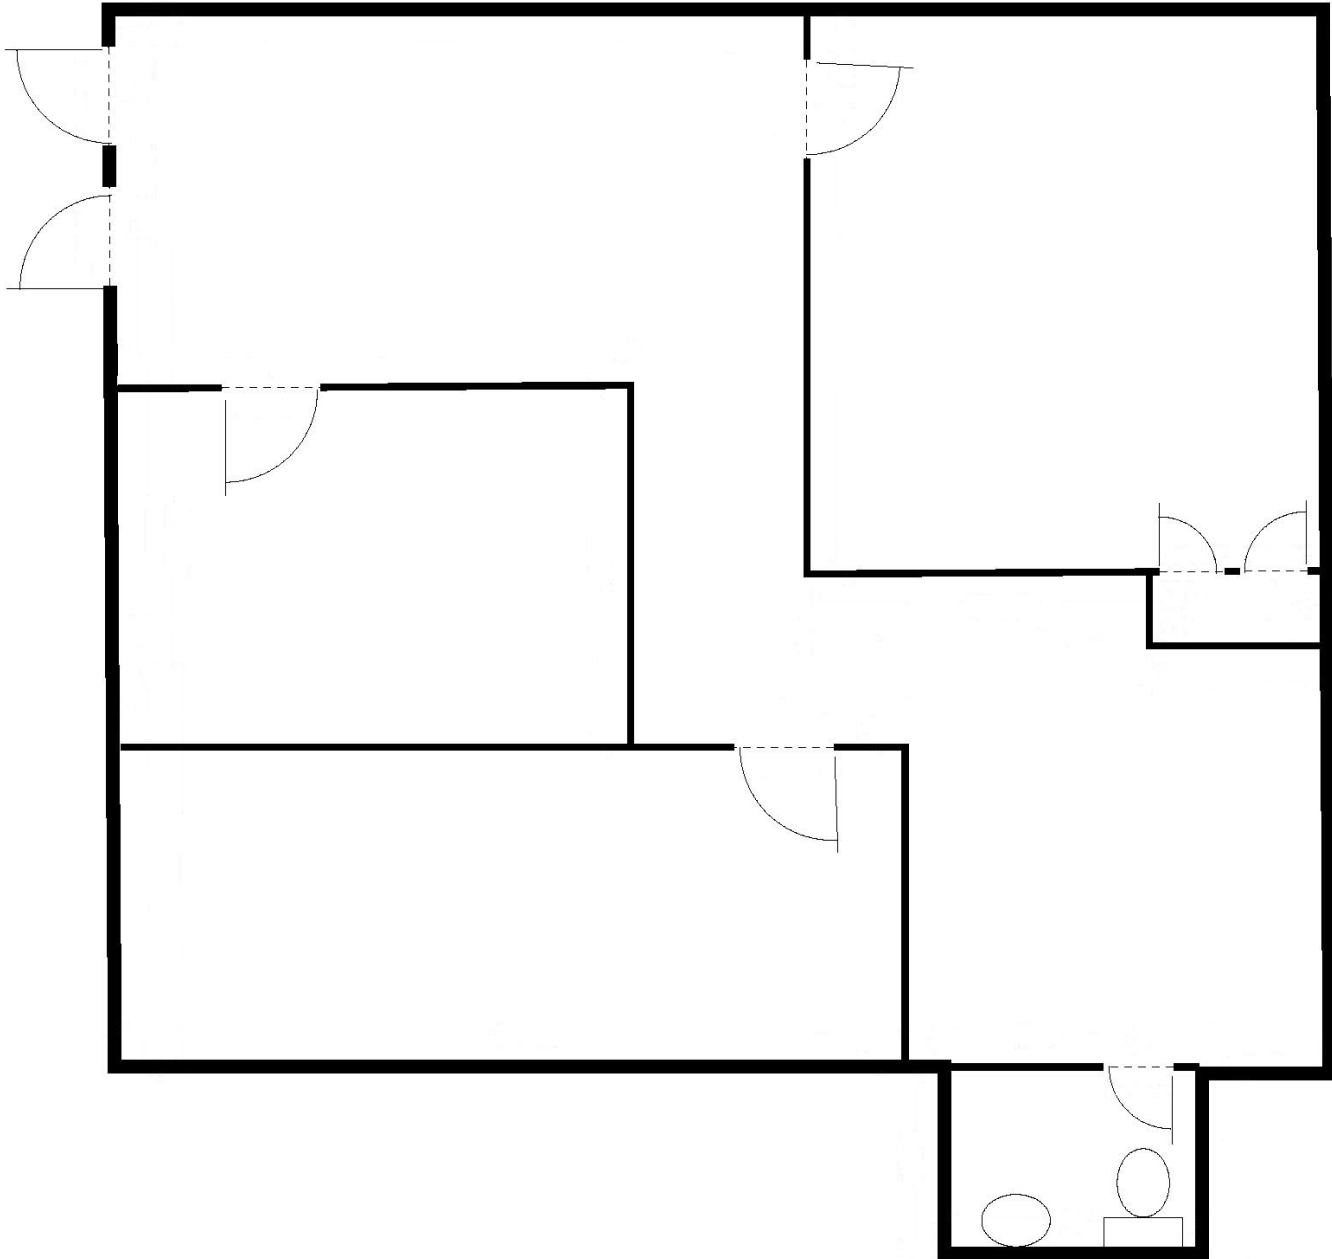

MISSION VIEJO GARDEN PLAZA

27001 La Paz—Southwest Corner Marguerite/La Paz

For Leasing Information Please Contact:

Ginny Leone
gleone@essexrealty.com

(949) 586-9650

Holly Cunningham
hcunningham@essexrealty.com

(949) 586-9650

Managed by:

Suite 324
± 907 square feet

ESSEX || Management
Investment
Development