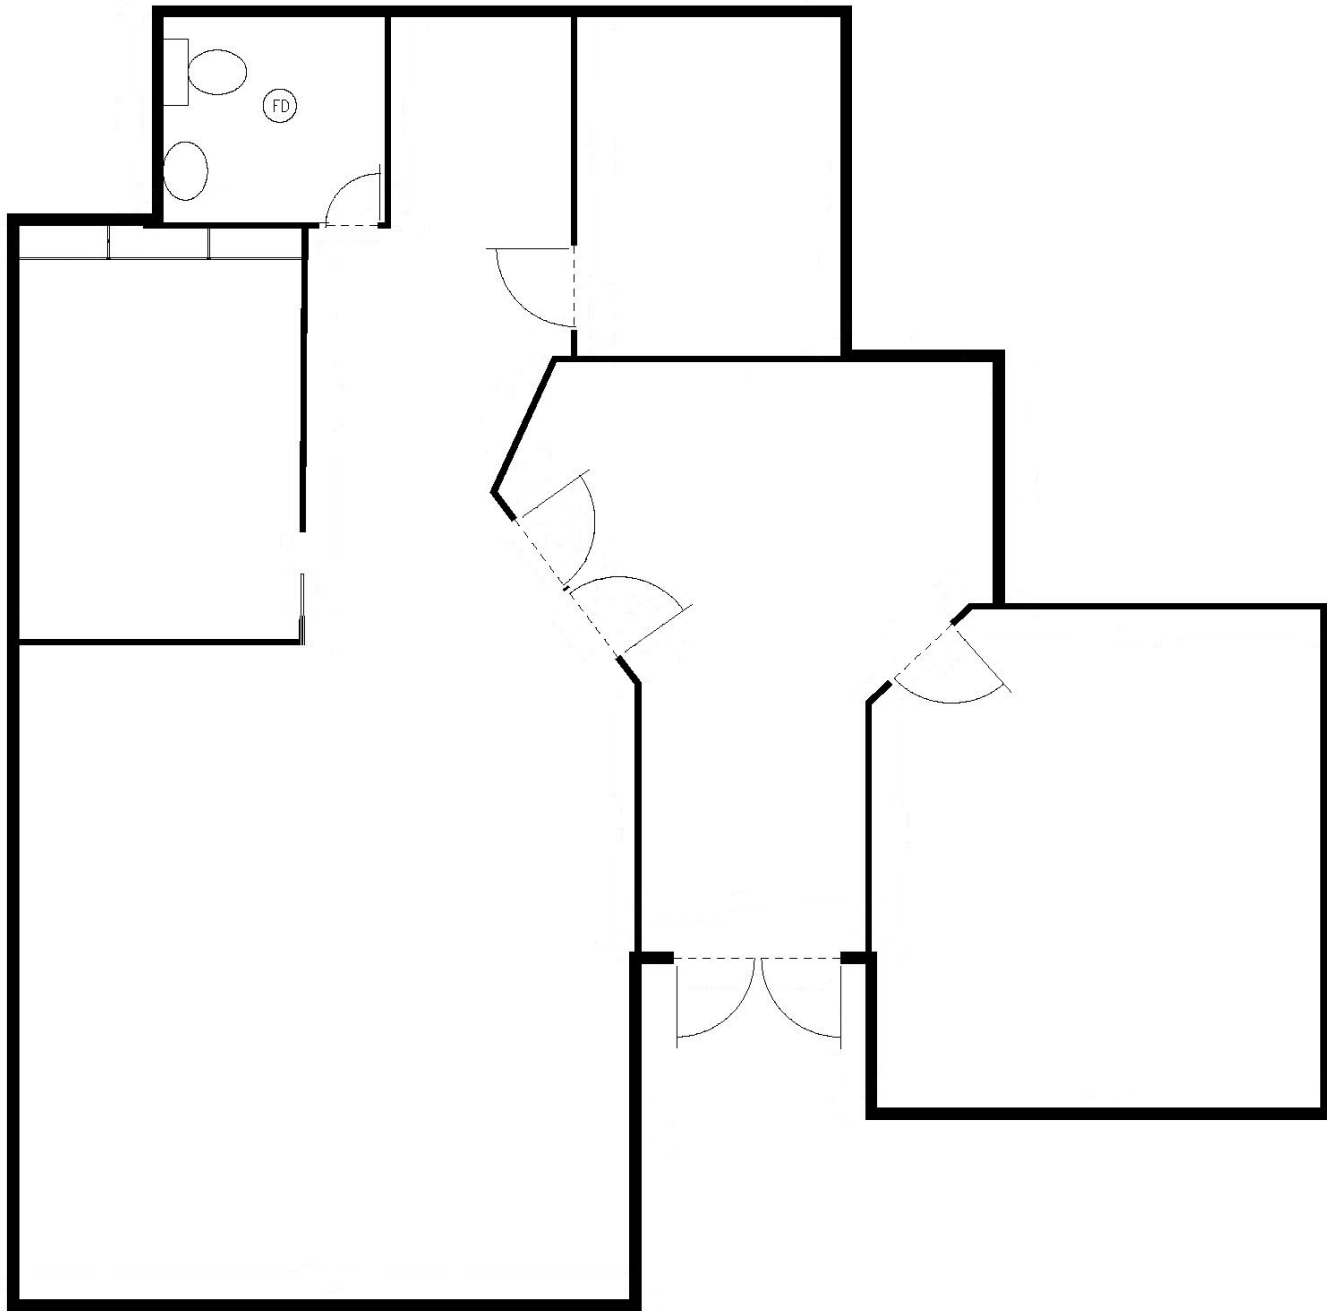

MISSION VIEJO GARDEN PLAZA

27001 La Paz—Southwest Corner Marguerite/La Paz

Suite 330
± 1,480 square feet

For Leasing Information Please Contact:

Ginny Leone
gleone@essexrealty.com

(949) 586-9650

Holly Cunningham
hcunningham@essexrealty.com

(949) 586-9650

Managed by:

ESSEX | Management
Investment
Development

MISSION VIEJO GARDEN PLAZA

27001 La Paz—Southwest Corner Marguerite/La Paz

Suite 330
± 1,480 square feet

For Leasing Information Please Contact: