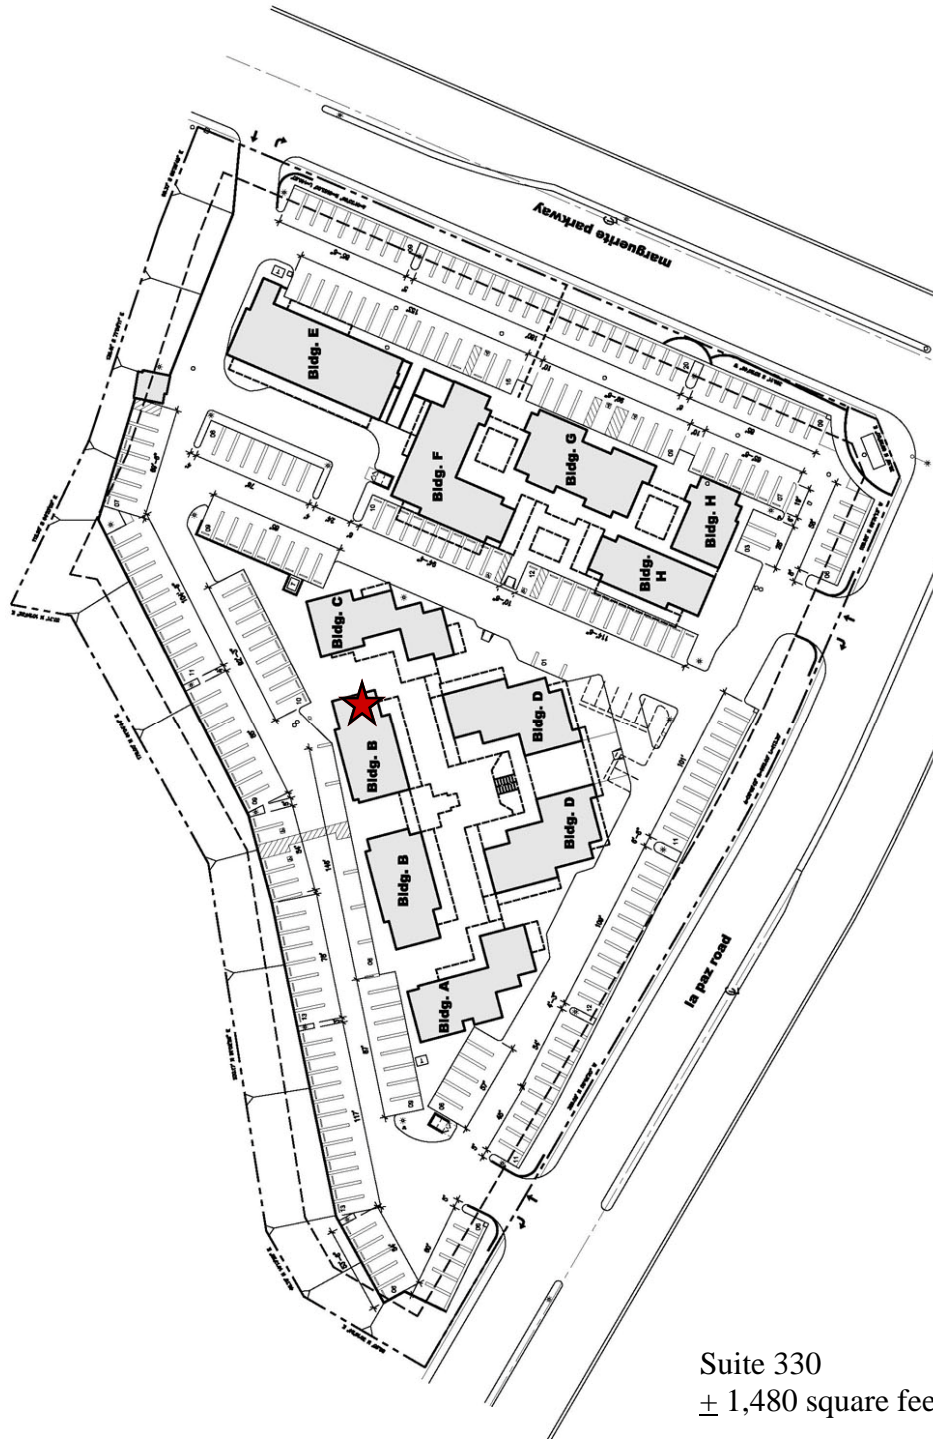

MISSION VIEJO GARDEN PLAZA

27001 La Paz—Southwest Corner Marguerite/La Paz

Suite 330
± 1,480 square feet

For Leasing Information Please Contact:

Ginny Leone
gleone@essexrealty.com

(949) 586-9650

Holly Cunningham
hcunningham@essexrealty.com

(949) 586-9650

Managed by:

ESSEX | Management
Investment
Development

MISSION VIEJO GARDEN PLAZA

27001 La Paz—Southwest Corner Marguerite/La Paz

Suite 330
± 1,480 square feet

For Leasing Information Please Contact: