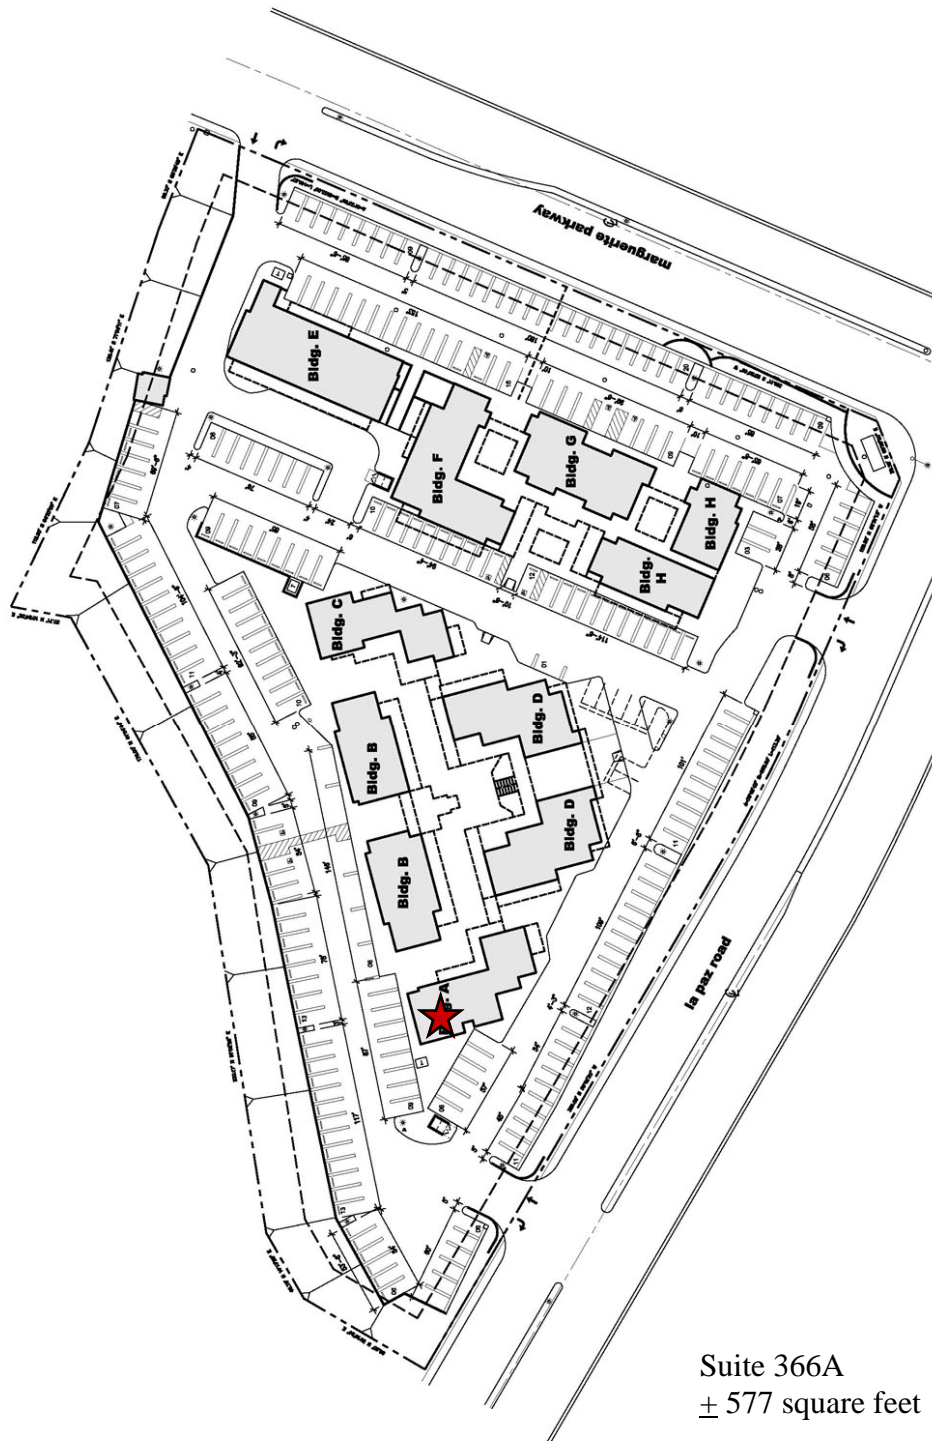

MISSION VIEJO GARDEN PLAZA

27001 La Paz—Southwest Corner Marguerite/La Paz

For Leasing Information Please Contact:

Ginny Leone
gleone@essexrealty.com

(949) 586-9650

Holly Cunningham
hcunningham@essexrealty.com

(949) 586-9650

Suite 366A
± 577 square feet

ESSEX | Management
Investment
Development

MISSION VIEJO GARDEN PLAZA

27001 La Paz—Southwest Corner Marguerite/La Paz

Suite 366A
± 577 square feet

For Leasing Information Please Contact: