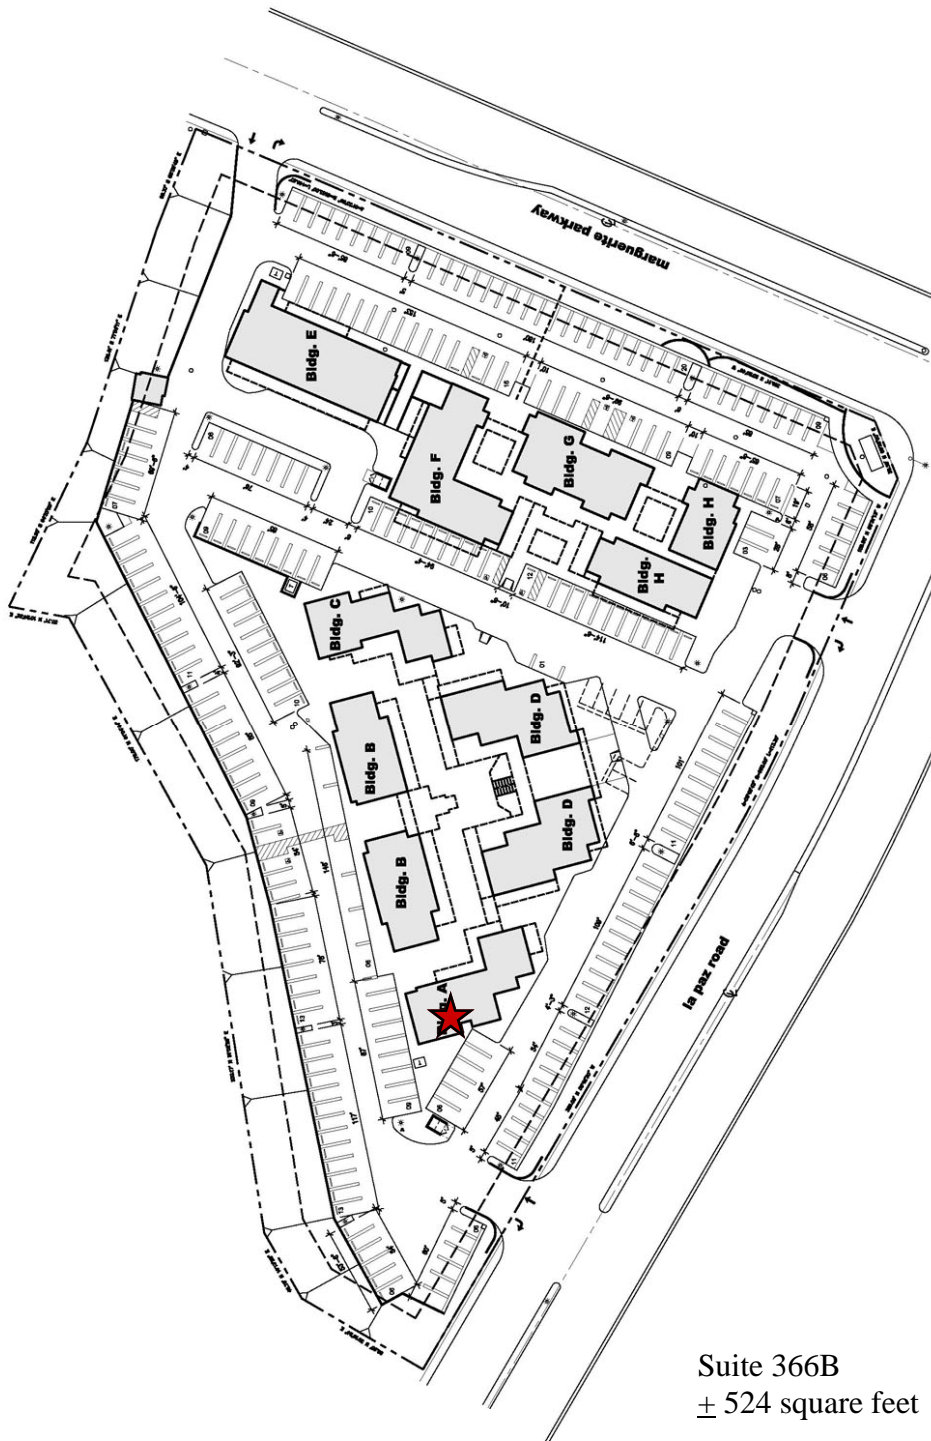

MISSION VIEJO GARDEN PLAZA

27001 La Paz—Southwest Corner Marguerite/La Paz

For Leasing Information Please Contact:

Ginny Leone
gleone@essexrealty.com

(949) 586-9650

Holly Cunningham
hcunningham@essexrealty.com

(949) 586-9650

Suite 366B
± 524 square feet

ESSEX | Management
Investment
Development

MISSION VIEJO GARDEN PLAZA

27001 La Paz—Southwest Corner Marguerite/La Paz

Suite 366B
± 524 square feet

For Leasing Information Please Contact: