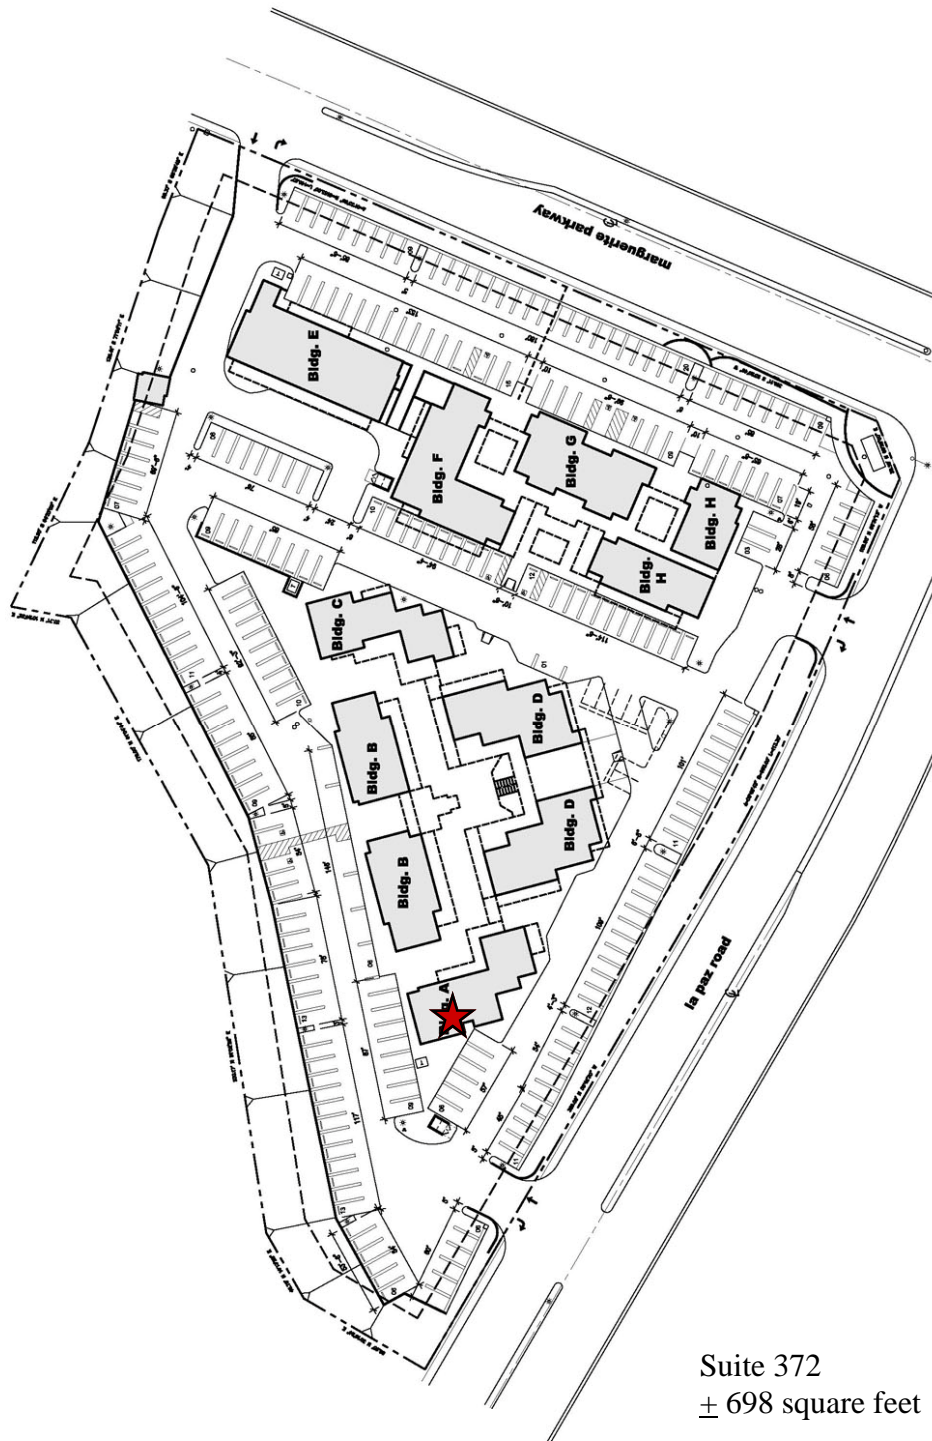

(949) 586-9650

Managed by:

Suite 372
± 698 square feet

ESSEX | Management
Investment
Development

MISSION VIEJO GARDEN PLAZA

27001 La Paz—Southwest Corner Marguerite/La Paz

Suite 372
± 698 square feet

For Leasing Information Please Contact: