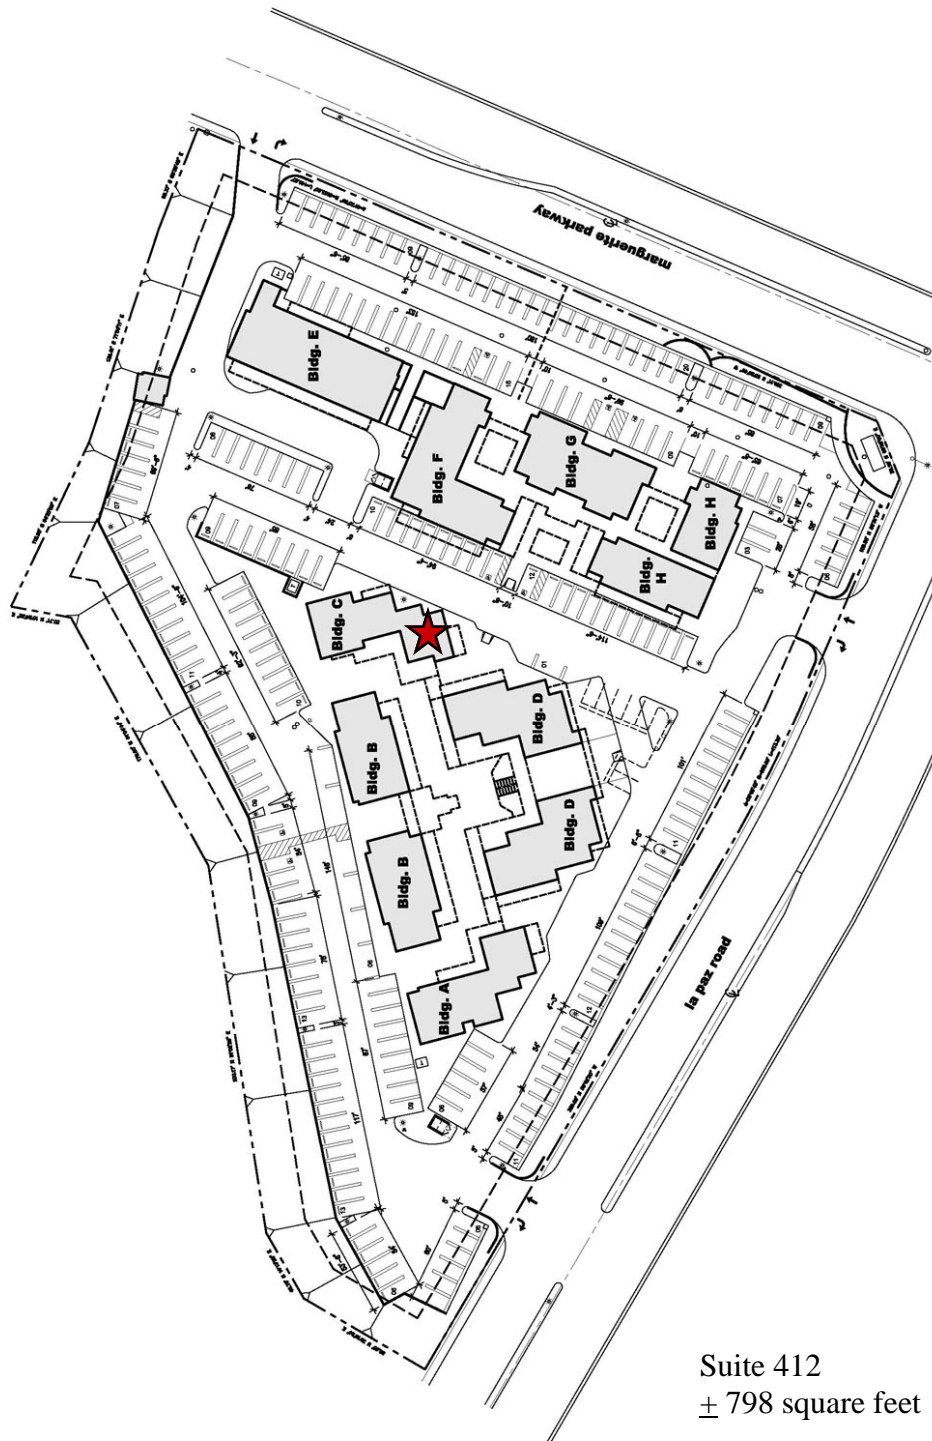

MISSION VIEJO GARDEN PLAZA

27001 La Paz—Southwest Corner Marguerite/La Paz

Suite 412
± 798 square feet

For Leasing Information Please Contact:

Ginny Leone
gleone@essexrealty.com

(949) 586-9650

Holly Cunningham
hcunningham@essexrealty.com

(949) 586-9650

Managed by:

ESSEX | Management
Investment
Development

MISSION VIEJO GARDEN PLAZA

27001 La Paz—Southwest Corner Marguerite/La Paz

Suite 412
± 798 square feet

For Leasing Information Please Contact: